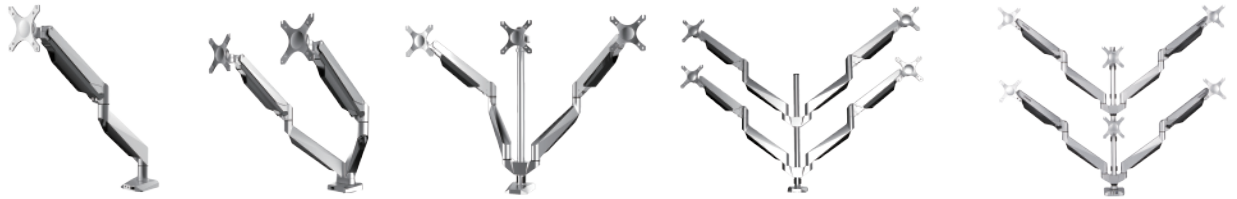

Model #	D7A	D7D	D7T	D7Q	D7S
Material	Aluminum	Aluminum	Aluminum	Aluminum	Aluminum
Color	Silver	Silver	Silver	Silver	Silver
Monitor Supported	1	2	3	4	6
Mechanism	Gas Spring	Gas Spring	Gas Spring	Gas Spring	Gas Spring
Loading Capacity per Arm	4.4-19.8 lbs (2-9kg)	4.4-19.8 lbs (2-9kg)	4.4-19.8 lbs (2-9kg)	4.4-19.8 lbs (2-9kg)	4.4 - 15.4lbs (2-7kg)
Max Size per Monitor	27"	27"	24"	27"	24"
Max Height	19.6" (49.78cm)	18.8" (47.75cm)	21.26" (54.00cm)	Lower arms: 21.26" (54.00cm) Upper arms: 39.29" (99.79cm)	Lower arms: 21.26" (54.00cm) Upper arms: 29.5" (74.93cm)
Max Extension	21.7" (54.99cm)	20.5" (52.07cm)	21.65" (54.99cm)	21.65" (54.99cm)	23.6" (59.70cm)
Extension Port	USB, Mic, Audio	USB, Mic, Audio	USB, Mic, Audio	USB, Mic, Audio	USB, Mic, Audio
Tilt	-90° to +15°	-90° to +15°	-90° to +15°	-90° to +15°	-90° to +15°
Rotation	±180°	±180°	±180°	±180°	±180°
Swivel	±90°	±90°	±90°	±90°	±90°
VESA Compatible	75x75 & 100x100mm	75x75 & 100x100mm	75x75 & 100x100mm	75x75 & 100x100mm	75x75 & 100x100mm
Quick-release VESA Plate	No	No	No	No	No
Attachment	Clamp or grommet	Clamp or grommet	Clamp or grommet	Clamp or grommet	Clamp or grommet
Shipping Dimensions	20.1"x11.5"x4.6" (51.00x29.30x11.60cm)	17.3"x12.0"x5.9" (44.00x30.50x15.00cm)	25.0"x11.3"x5.9" (63.70x28.60x15.00cm)	22.0"x17.3"x5.9" (56.00x44.00x15.00cm)	30.9"x16.7"x5.9" (78.50x42.30x15.00cm)
Warranty	3 years	3 years	3 years	3 years	3 years