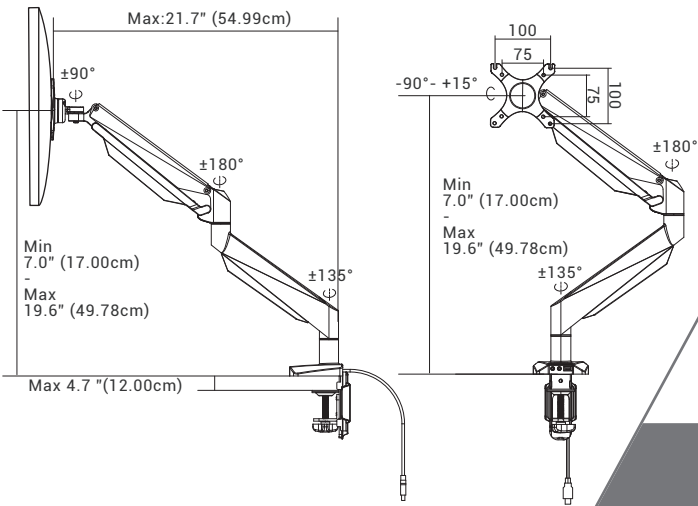

### D7T

**MAX WEIGHT PER MONITOR**  
19.8lbs | 9 kg  
**MAX HEIGHT**  
21.26" | 54.00cm  
**MAX EXTENSION**  
21.65" | 54.99cm

### D7Q

**MAX WEIGHT PER MONITOR**  
19.8lbs | 9 kg  
**MAX HEIGHT**  
21.26" | 54.00cm & 39.29" | 99.79cm  
**MAX EXTENSION**  
21.65" | 54.99cm

### D7S

**MAX WEIGHT PER MONITOR**  
15.4lbs | 7 kg  
**MAX HEIGHT**  
21.26" | 54.00cm & 29.5" | 74.93cm  
**MAX EXTENSION**  
23.6" (59.70cm)

## D7A

Monitor should be 20 to 28 inches away from your eyes.  
For optimal comfort, position your monitor 15 degrees below eye level.

Model #	D7A	D7D	D7T	D7Q	D7S
Material	Aluminum	Aluminum	Aluminum	Aluminum	Aluminum
Color	Silver	Silver	Silver	Silver	Silver
Monitor Supported	1	2	3	4	6
Mechanism	Gas Spring	Gas Spring	Gas Spring	Gas Spring	Gas Spring
Loading Capacity per Arm	4.4-19.8 lbs (2-9kg)	4.4-19.8 lbs (2-9kg)	4.4-19.8 lbs (2-9kg)	4.4-19.8 lbs (2-9kg)	4.4 - 15.4lbs (2-7kg)
Max Size per Monitor	27"	27"	24"	27"	24"
Max Height	19.6" (49.78cm)	18.8" (47.75cm)	21.26" (54.00cm)	Lower arms: 21.26" (54.00cm) Upper arms: 39.29" (99.79cm)	Lower arms: 21.26" (54.00cm) Upper arms: 29.5" (74.93cm)
Max Extension	21.7" (54.99cm)	20.5" (52.07cm)	21.65" (54.99cm)	21.65" (54.99cm)	23.6" (59.70cm)
Extension Port	USB, Mic, Audio	USB, Mic, Audio	USB, Mic, Audio	USB, Mic, Audio	USB, Mic, Audio
Tilt	-90° to +15°	-90° to +15°	-90° to +15°	-90° to +15°	-90° to +15°
Rotation	±180°	±180°	±180°	±180°	±180°
Swivel	±90°	±90°	±90°	±90°	±90°
VESA Compatible	75x75 & 100x100mm	75x75 & 100x100mm	75x75 & 100x100mm	75x75 & 100x100mm	75x75 & 100x100mm
Quick-release VESA Plate	No	No	No	No	No
Attachment	Clamp or grommet	Clamp or grommet	Clamp or grommet	Clamp or grommet	Clamp or grommet
Shipping Dimensions	20.1"x11.5"x4.6" (51.00x29.30x11.60cm)	17.3"x12.0"x5.9" (44.00x30.50x15.00cm)	25.0"x11.3"x5.9" (63.70x28.60x15.00cm)	22.0"x17.3"x5.9" (56.00x44.00x15.00cm)	30.9"x16.7"x5.9" (78.50x42.30x15.00cm)
Warranty	3 years	3 years	3 years	3 years	3 years