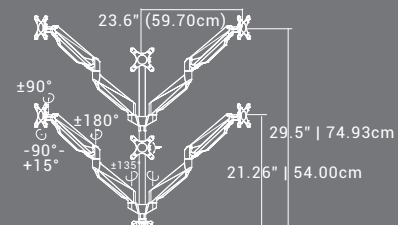

D7S

MAX WEIGHT PER MONITOR
15.4lbs | 7 kg
MAX HEIGHT
21.26" | 54.00cm & 29.5" | 74.93cm
MAX EXTENSION
23.6" (59.70cm)