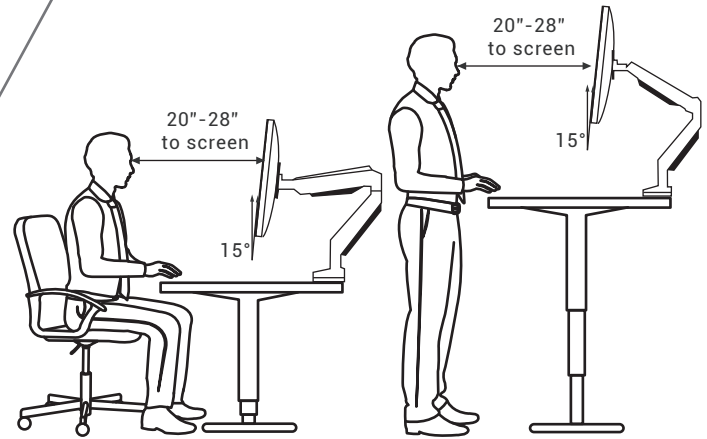

D7 SERIES | MONITOR MOUNT

D7A

Monitor should be 20 to 28 inches away from your eyes.
For optimal comfort, position your monitor 15 degrees below eye level.