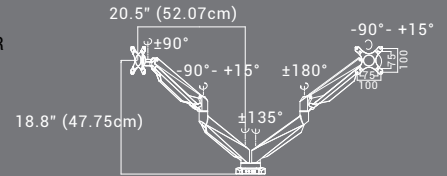

## FEATURES

- Full motion articulating monitor mount
- Gas spring provides fluid movement
- USB, microphone, and headset jack on base
- Tilt angle -90° to +15°
- Swivel and rotate your monitor in any direction
- Supports monitor weight of 4.4lbs to 19.8lbs per arm
- VESA compatible 75x75mm and 100x100mm
- Supports clamp or grommet installation

### D7A

**MAX WEIGHT PER MONITOR**  
19.8lbs | 9 kg  
**MAX HEIGHT**  
19.6" | 49.78cm  
**MAX EXTENSION**  
21.7" | 54.99cm

### D7D

**MAX WEIGHT PER MONITOR**  
19.8lbs | 9 kg  
**MAX HEIGHT**  
18.8" | 47.75cm  
**MAX EXTENSION**  
20.5" | 52.07cm

### D7Q

**MAX WEIGHT PER MONITOR**  
19.8lbs | 9 kg  
**MAX HEIGHT**  
21.26" | 54.00cm & 39.29" | 99.79cm  
**MAX EXTENSION**  
21.65" | 54.99cm