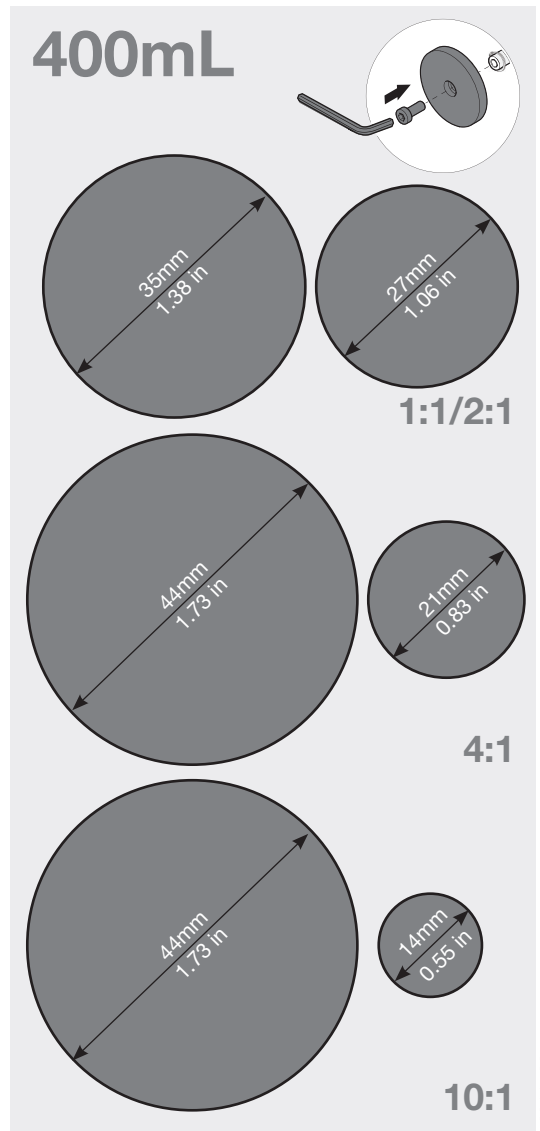

www.loctite.com

Legal Notice: The information contained in this publication is believed to be accurate and reliable, but is not to be construed as implying any warranty or guarantee of performance. Henkel waives any liability and indemnity for effects resulting from its application. © Henkel 2020