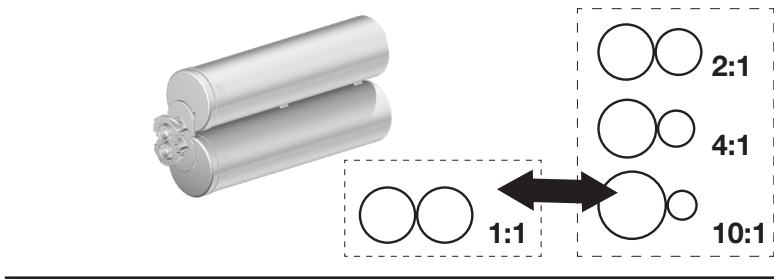

www.loctite.com

Legal Notice: The information contained in this publication is believed to be accurate and reliable, but is not to be construed as implying any warranty or guarantee of performance. Henkel waives any liability and indemnity for effects resulting from its application. © Henkel 2020