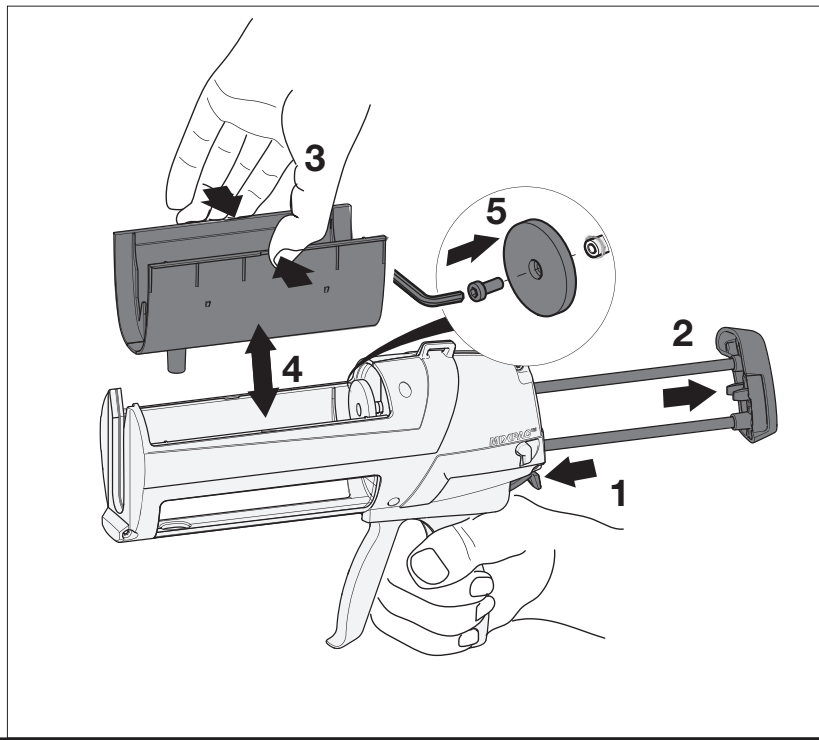

www.loctite.com

Legal Notice: The information contained in this publication is believed to be accurate and reliable, but is not to be construed as implying any warranty or guarantee of performance. Henkel waives any liability and indemnity for effects resulting from its application. © Henkel 2020