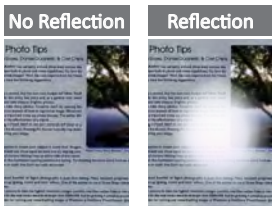

Anti-Reflection

With the Lumens™ side lamp gooseneck design, the direction of the light source can be adjusted according to the environment in order to prevent reflections.