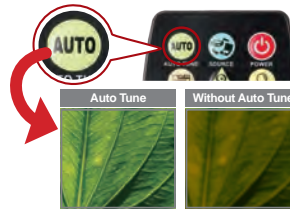

Built-in Power External Power

Built-in Power

A stable power supply provides a constant image and data flow.

Anti-Reflection

With the Lumens™ side lamp gooseneck design, the direction of the light source can be adjusted according to the environment in order to prevent reflections.

Instant Image Adjustment

An Auto Tune button adjusts the clarity, brightness, and color according to the actual environment automatically. A new image process technology speeds up its function so that the image adjustment becomes more efficient.