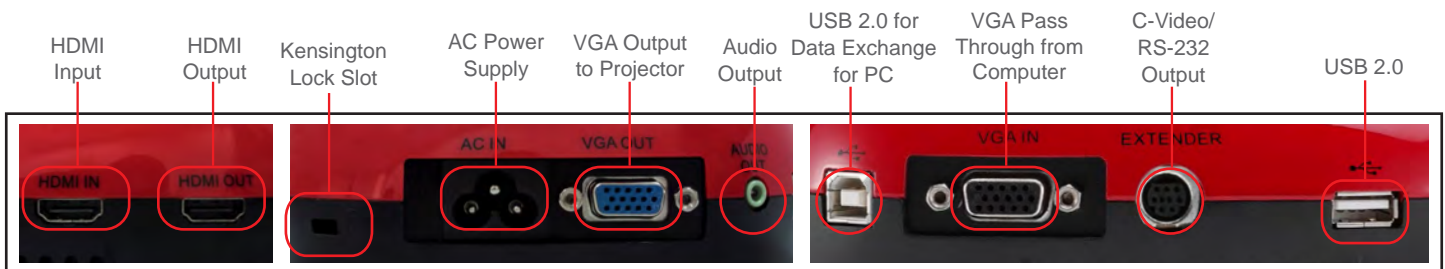

User Interface

Lumens™
Brilliance by Design

Lumens Digital Optics Inc.
5F-1, No.20, Taiyuan St.,
Jhubei City 302, Taiwan
TEL : +886 (0)3-552-6255
FAX : +886-3-552-6257

www.MyLumens.com

Touchboards
205 Westwood Ave, Long Branch, NJ 07740
Phone: 866-94 BOARDS (26273) / (732)-222-1511
Fax: (732)-222-7088 | E-mail: sales@touchboards.com