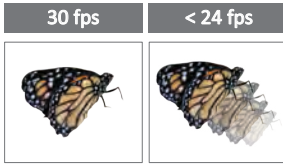

Instant Image Adjustment

An Auto Tune button adjusts the clarity, brightness, and color according to the actual environment automatically. A new image process technology speeds up its function so that the image adjustment becomes more efficient.

Extremely Smooth Dynamic Image

With 30fps capture every tiny movement during playback without delays.

Joint-free Gooseneck

Highly flexible and joint-free gooseneck design ensures smooth quality without vibration, easy to use, and a 360° viewing angle.