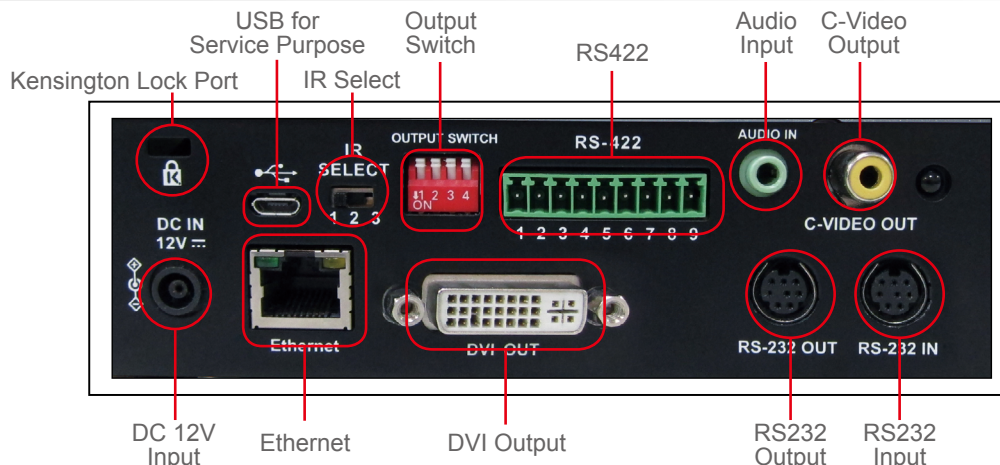

I/O CONNECTIONS

Lumens^{TM}
Brilliance by Design
www.MyLumens.com

Lumens Integration, Inc.
4116 Clipper Court
Fremont, CA 94538
Phone : 888.542.3235
Fax : 510.252.1389

Lumens Europe
Stationstraat 5
1730 Asse, Belgium
Phone : +32 (0) 2 452 76 00
Fax : +32 (0) 2 452 76 00