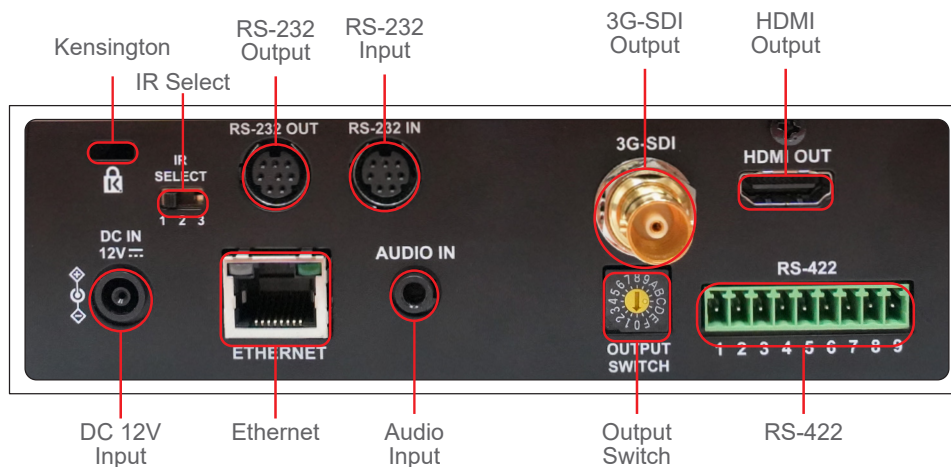

Product Specifications

Camera		Output	
Sensor	1/2.5" 8.57MP CMOS	HDMI / 3G-SDI	HDMI Output: 2160p29.97 3G-SDI Output: 1080p59.94
Video Format	2160p : 29.97 / 25 1080p : 59.94 / 50 / 29.97 / 25 1080i : 59.94 / 50 720p : 59.94 / 50 / 29.97 / 25	IP Stream	HEVC 4K 29.97fps H.264 1080P 59.94fps H.264 640x360 29.97fps
Video Output (HD) Interface	3G-SDI, HDMI, Ethernet	IP Compression	HEVC / H.264
Optical Zoom	30x	Pan & Tilt	
Digital Zoom	12x	Panning Angle	+170 ~ 170°
Horizontal Viewing Angle	68°	Panning Speed	300° / sec
Vertical Viewing Angle	38.3°	Tilting Angle	+90 ~ -30°
Diagonal Viewing Angle	78°	Tilting Speed	300° / sec
Aperture	F1.6 ~ F3.4	Preset Positions	256
Focal Length	4.6mm ~ 135mm	Audio	
Shutter Speed	1/1 ~ 1/10,000 sec	Audio Input	Line In / Mic In
Minimum Object Distance	1.5m (Wide / Tele)	Audio Output	Ethernet / SDI / HDMI
Video s/n Ratio	>50dB	Audio Compression Format	G.711
Minimum Illumination	0.1 lux (F1.6, 50IRE, 30fps)	Camera Control	
Focus System	Auto / Manual / Smart AF	Interface	RS-232 / RS-422 / Ethernet / Remote
Gain Control	Auto / Manual	Protocol	VISCA / VISCA IP / PELCO D / / ONVIF
White Balance	Auto / Manual	General	
Exposure Control	Auto / Manual	DC In	12V +/- 20%
WDR	Yes	Power Consumption	PoE: 18W DC In: 16W
3D NR	Yes	Weight	4.4 lbs (2 kg)
Image Flip	Yes	Dimensions	6.9" x 7.5" x 7.3" (174 x 190 x 187 mm)
Tally Light	Yes		
Network			
IP Protocol	RTSP / RTMP / RTMPS / MPEG-TS / SRT		
PoE	PoE+ (IEEE802.3at)		

I/O CONNECTIONS

Lumens®

Lumens Integration, Inc.
4116 Clipper Court
Fremont, CA, 94538
Phone: +1-866-600-0988
Fax: +1-510-252-1389

Lumens Europe
De Nayerstraat 17 9470
Denderleeuw Belgium
Phone: +32-473-58-38-95
Fax: +32-2-452-76-00

www.MyLumens.com