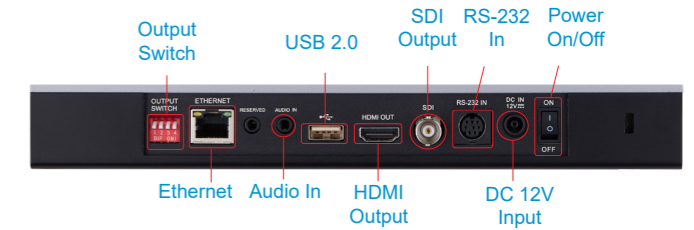

The VC-TR1 supports Power over Ethernet (PoE+) and IP streaming to simplify AV integration. No camera controller is required.

Streaming & Recording

Lecture Capture & Distance Learning

Front panel

Rear panel

Sensor	PTZ Camera: 1/2.8" 2.13MP CMOS Panoramic Camera: 1/2.5" 8.57MP CMOS	Exposure Control	Auto / Manual
Video Format	Resolution: 1080p / 720p Frame Rate : 60 / 50 / 30 / 25	WDR	Yes
Video Output (HD) Interface	HDMI / SDI / Ethernet or USB2.0	2D NR	Yes
Optical Zoom	20x	3D NR	Yes
Digital Zoom	12x	Preset Positions	256
Viewing Angle	PTZ Camera: 71° Panoramic Camera: 112°	Multiple Video Stream	1 x PTZ Camera Main Stream 1 x Panoramic Camera Main Stream 1 x PTZ Camera Sub Stream
Panning Angle	+90 ~ -90°	Audio Compression Format	AAC
Panning Speed	100°/sec	Control Interface	RS-232 / Ethernet
Tilting Angle	+90 ~ -30°	Control Protocol	VISCA / VISCA over IP
Tilting Speed	80°/sec	PoE	PoE+ (IEEE802.3at)
Auto-Tracking	Yes	Video Stream	RTSP / RTMP / RTMPS
Auto-Switching	Yes	Video Compression	HEVC / H.264 / MJPEG
Aperture	F1.6 ~ F3.5	Audio Input	Line In (Phone Jack 3.5mm x1)
Focal Length	4.9mm ~ 94mm	Audio Output	Ethernet / USB
Shutter Speed	1/60 ~ 1/10,000	IR Receiver	Yes
Minimum Object Distance	500mm	IR Remote Control	Yes
Video S/N Ratio	> 40dB	DC In	12V
Minimum Illumination	1.0Lux @ (F1.6, AGC ON)	Power Consumption	PoE: 17W DC In: 16W
Focus System	Auto / Manual	Weight	3.1lbs (1.4 kg)
Gain Control	Auto / Manual	Dimensions	9.6" x 5.7" x 6.5" (245 x 145 x 165 mm)
White Balance	Auto / Manual		