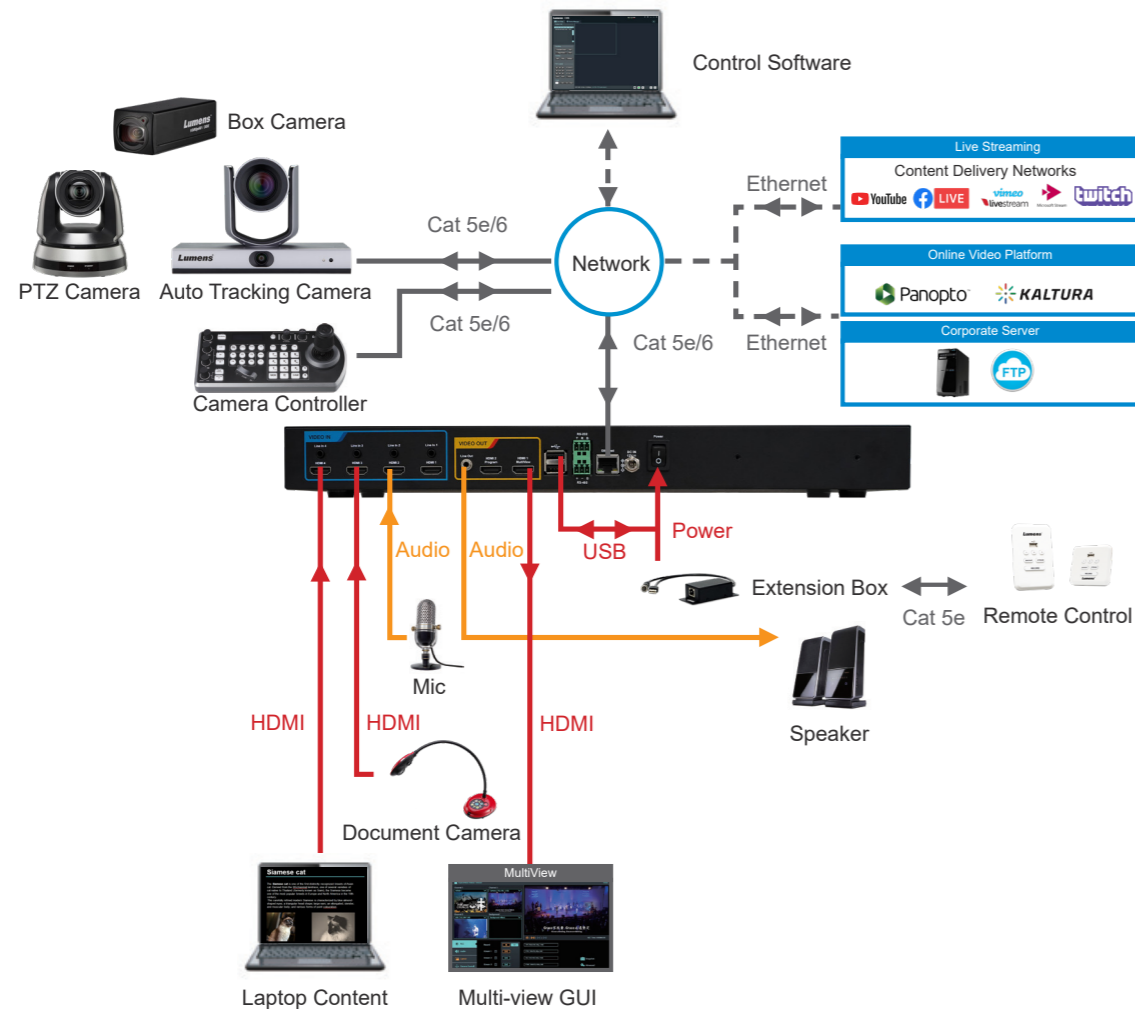

Partition Tracking

Creates up to four preset zones to allow a presenter to move in a specific area. The camera will capture both the content on the display and the presenter.

Super Tracking

This mode intelligently combines all of the modes above, enabling the speaker to present formally or interact with panelists and the audience.

Smart Self-Switching

The VC-TR1 combines a PTZ camera and a fixed 112° panoramic camera. With this design, it can capture an entire view and track a speaker simultaneously. The device can switch instantly between the two cameras. Audiences see not only a presenter but also the content on a whiteboard or presentation material.

Outstanding Video with 20x Optical Zoom

The lens of the VC-TR1 provides an incredible 20x optical zoom. It delivers brilliantly clear video, and exceptional optical accuracy at 1080p resolution.

Easy Installation Solution

The VC-TR1 supports Power over Ethernet (PoE+) and IP streaming to simplify AV integration. No camera controller is required.

Streaming & Recording

Lecture Capture & Distance Learning

Front panel

Rear panel