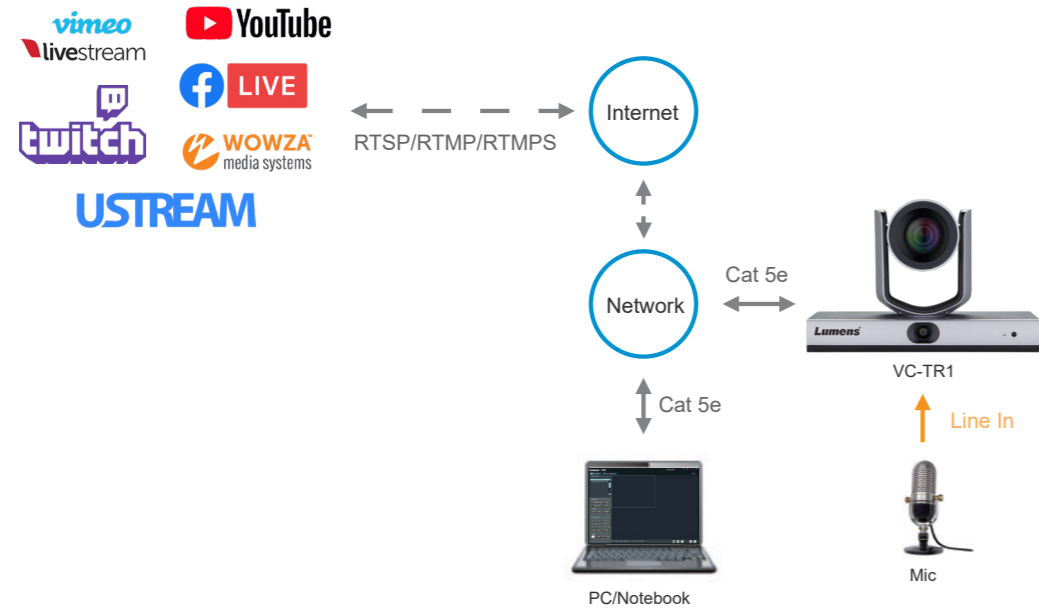

Partition Tracking

Creates up to four preset zones to allow a presenter to move in a specific area. The camera will capture both the content on the display and the presenter.

Super Tracking

This mode intelligently combines all of the modes above, enabling the speaker to present formally or interact with panelists and the audience.

Smart Self-Switching

The VC-TR1 combines a PTZ camera and a fixed 112° panoramic camera. With this design, it can capture an entire view and track a speaker simultaneously. The device can switch instantly between the two cameras. Audiences see not only a presenter but also the content on a whiteboard or presentation material.

Outstanding Video with 20x Optical Zoom

The lens of the VC-TR1 provides an incredible 20x optical zoom. It delivers brilliantly clear video, and exceptional optical accuracy at 1080p resolution.

Easy Installation Solution

The VC-TR1 supports Power over Ethernet (PoE+) and IP streaming to simplify AV integration. No camera controller is required.

Streaming & Recording

Lecture Capture & Distance Learning

Front panel

Rear panel