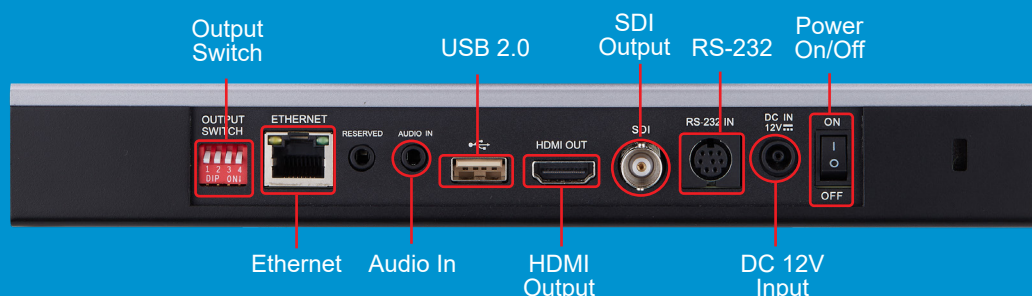

Product Specifications

Sensor	PTZ Camera: 1/2.8" 2.13MP CMOS Panoramic Camera: 1/2.5" 8.57MP CMOS
Video Format	Resolution: 1080p / 720p Frame Rate : 60 / 50 / 30 / 25
Video Output (HD) Interface	HDMI / SDI / Ethernet or USB2.0
Optical Zoom	20x
Digital Zoom	12x
Viewing Angle	PTZ Camera: 71° Panoramic Camera: 112°
Panning Angle	+90 ~ -90°
Panning Speed	100°/sec
Tilting Angle	+90 ~ -30°
Tilting Speed	80°/sec
Auto-Tracking	Yes
Auto-Switching	Yes
Aperture	F1.6 ~ F3.5
Focal Length	4.9mm ~ 94mm
Shutter Speed	1/60 ~ 1/10,000
Minimum Object Distance	500mm
Video S/N Ratio	> 40dB
Minimum Illumination	1.0Lux @ (F1.6, AGC ON)
Focus System	Auto / Manual
Gain Control	Auto / Manual
White Balance	Auto / Manual

Exposure Control	Auto / Manual
WDR	Yes
2D NR	Yes
3D NR	Yes
Preset Positions	256
Multiple Video Stream	1 x PTZ Camera Main Stream 1 x Panoramic Camera Main Stream 1 x PTZ Camera Sub Stream
Audio Compression Format	AAC
Control Interface	RS-232 / Ethernet
Control Protocol	VISCA / VISCA over IP
PoE	PoE+ (IEEE802.3at)
Video Stream	RTSP / RTMP / RTMPS
Video Compression	HEVC / H.264 / MJPEG
Audio Input	Line In (Phone Jack 3.5mm x1)
Audio Output	Ethernet / USB
IR Receiver	Yes
IR Remote Control	Yes
DC In	12V
Power Consumption	PoE: 17W DC In: 16W
Weight	3.1lbs (1.4 kg)
Dimensions	9.6" x 5.7" x 6.5" (245 x 145 x 165 mm)

I/O CONNECTIONS

Lumens®

Lumens Integration, Inc.
4116 Clipper Court
Fremont, CA, 94538
Phone: +1-888-542-3235
Fax: +1-510-252-1389

Lumens Europe
De Nayerstraat 17 9470
Denderleeuw Belgium
Phone: +32-473-58-38-95
Fax: +32-2-452-76-00

www.MyLumens.com