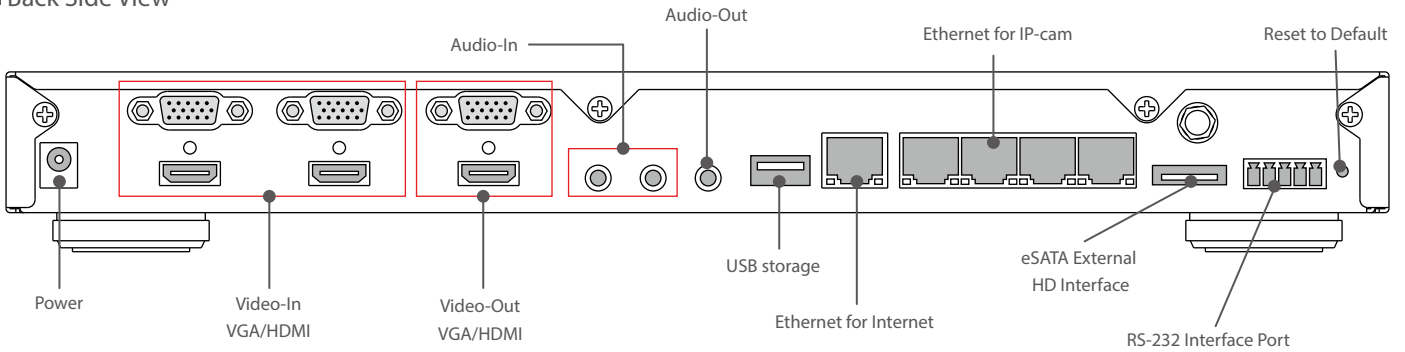

Distance Learning

The VS-LC101 supports live streaming to deliver live video, audio and instruction to another location simultaneously.

Backup Recorded Video Instantly

With the VS-LC101, recorded video can be saved to a flash drive or uploaded to a cloud platform such as YouTube, UStream and Twitch.

Product External Interface Views

Front Side View

Back Side View

Digital Video Switcher Instructions

Specifications

Input Connection	
Video Inputs*	HDMI/ VGA/ RJ-45
Max. Video-In Channels	Maximum 4 channel synchronized recording
	HDMI/VGA: 2 channels Full HD network camera: 4 channels
Video-In Modes	HDMI: 480i~1080p/60fps VGA Video: 480i~1080p/60fps VGA PC: 640*480~1920*1080
Audio Inputs	Line in, Mic
Max. Audio-In Channels	3.5mm Stereo: 2 channels
Video Processing	
Compression	H.264/ AVC
Frame Rate	Max. 30fps
Bit Rate	64Kbps~24Mbps
Resolution	Max. 1080p
Audio Processing	
Compression	AAC-LC
Bit Rate	32Kbps~512Kbps
Local Storage	
External Storage	USB / eSATA, Ext4 format
Locally Stored File Output Format	AVI/ MP4
Remote Storage	
Media Center	Yes
Streaming / Main System Output	
Streaming Format	Output : RTP, RTMP
Main Output Mode (Max.)	HDMI / VGA : 1080p/60fps
Local Display	
Display Layout	Full screen/ picture-in-picture/ multi-channel split screen, up to nine layouts
Recording	
Recording Layout	Multi-View streaming, up to nine layouts
Index (keyword tagging)	Automatic and manual index insertion
Auto Logo Insertion During Recording	Yes, through web-based back stage management setting