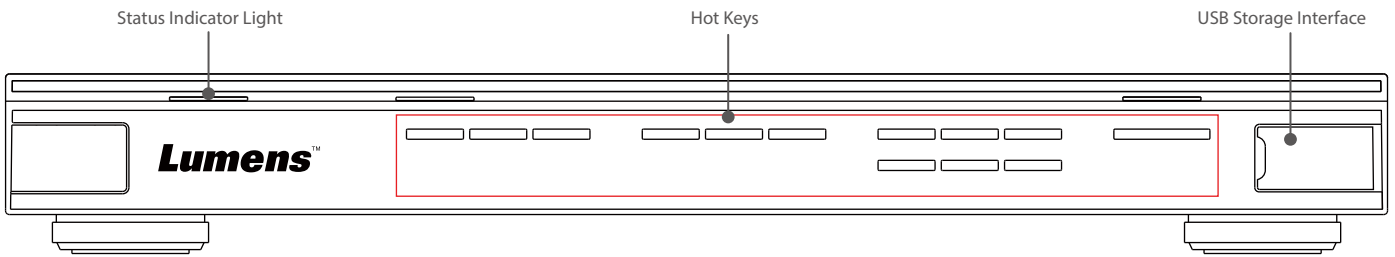

Distance Learning

The VS-LC101 supports live streaming to deliver live video, audio and instruction to another location simultaneously.

Backup Recorded Video Instantly

With the VS-LC101, recorded video can be saved to a flash drive or uploaded to a cloud platform such as YouTube, UStream and Twitch.

Product External Interface Views

Front Side View

Back Side View

Digital Video Switcher Instructions

Specifications

Input Connection	
Video Inputs*	HDMI/ VGA/ RJ-45
Max. Video-In Channels	Maximum 4 channel synchronized recording
	HDMI/VGA: 2 channels Full HD network camera: 4 channels
Video-In Modes	HDMI: 480i~1080p/60fps VGA Video: 480i~1080p/60fps VGA PC: 640*480~1920*1080
Audio Inputs	Line in, Mic
Max. Audio-In Channels	3.5mm Stereo: 2 channels
Video Processing	
Compression	H.264/ AVC
Frame Rate	Max. 30fps
Bit Rate	64Kbps~24Mbps
Resolution	Max. 1080p
Audio Processing	
Compression	AAC-LC
Bit Rate	32Kbps~512Kbps
Local Storage	
External Storage	USB / eSATA, Ext4 format
Locally Stored File Output Format	AVI/ MP4
Remote Storage	
Media Center	Yes
Streaming / Main System Output	
Streaming Format	Output : RTP, RTMP
Main Output Mode (Max.)	HDMI / VGA : 1080p/60fps
Local Display	
Display Layout	Full screen/ picture-in-picture/ multi-channel split screen, up to nine layouts
Recording	
Recording Layout	Multi-View streaming, up to nine layouts
Index (keyword tagging)	Automatic and manual index insertion
Auto Logo Insertion During Recording	Yes, through web-based back stage management setting