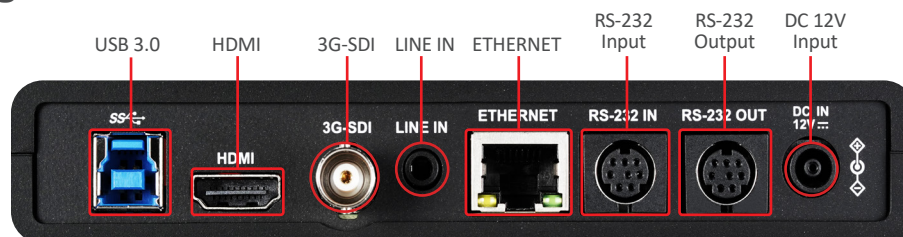

I/O Connections

Lumens Integration, Inc.
4116 Clipper Court
Fremont, CA, 94538
Phone: +1-866-600-0988
Fax: +1-510-252-1389

Lumens Europe
De Nayerstraat 17 9470
Denderleeuw Belgium
Phone : +32-473-58-38-95
Fax : +32-2-452-76-00

www.MyLumens.com