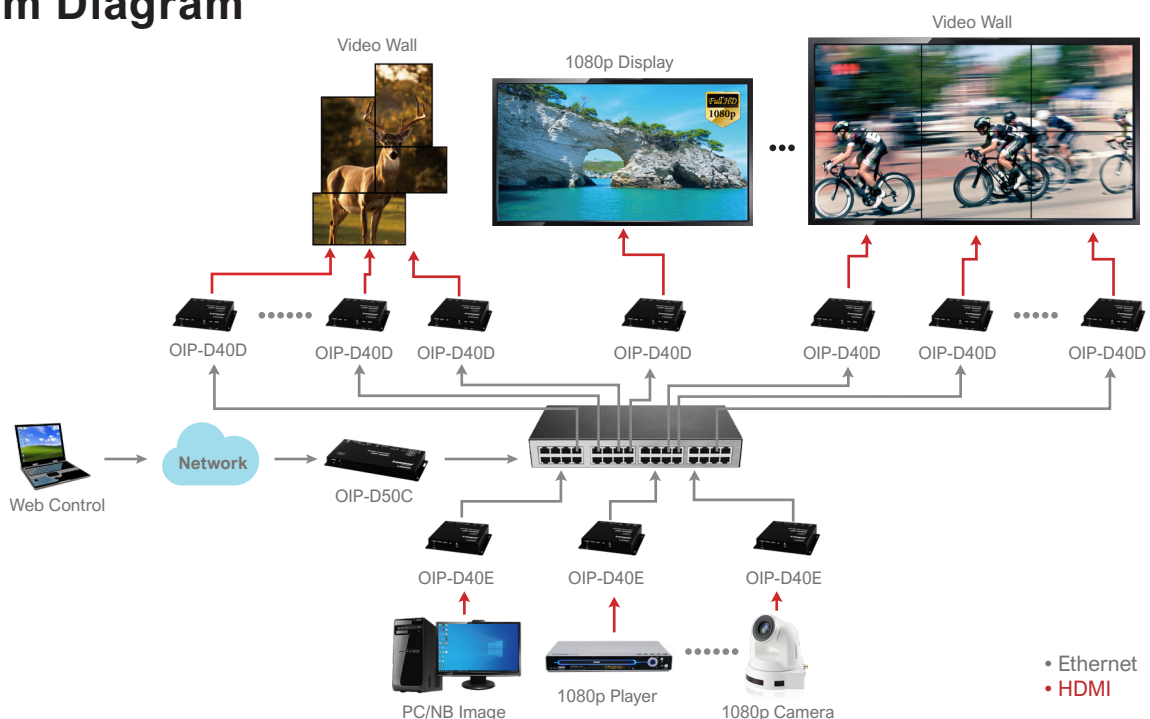

System Diagram