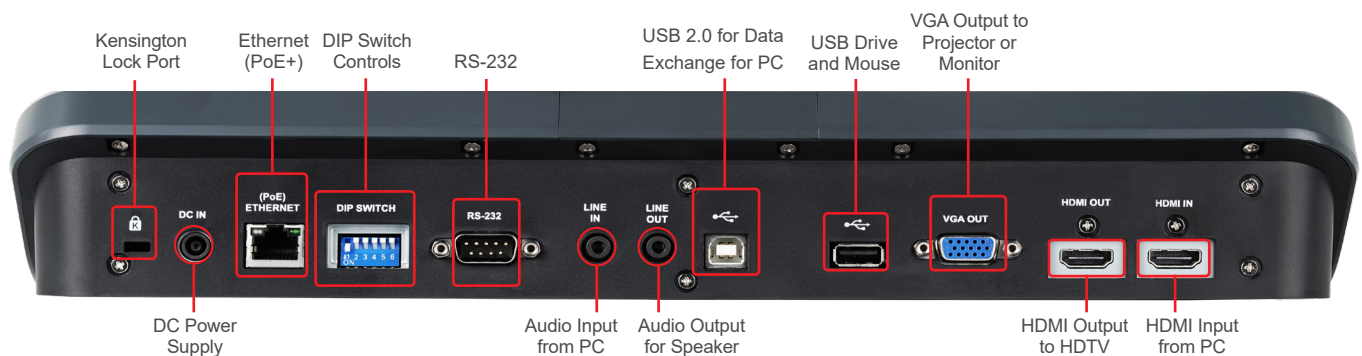

I/O Connections

Lumens®

Lumens Integration, Inc.
4116 Clipper Court
Fremont, CA, 94538
Phone: +1-866-600-0988
Fax: +1-510-252-1389

Lumens Europe
De Nayerstraat 17 9470
Denderleeuw Belgium
Phone : +32-473-58-38-95
Fax : +32-2-452-76-00

www.MyLumens.com