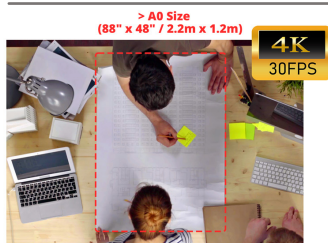

## CL511 4K Ceiling Camera

Lumens' first 4K ceiling camera with 300x zoom, HDMI, VGA, USB, and IP streaming.

Equipped with a Sony 1/2.8" image sensor, the CL511 is designed to provide overhead video from a height of up to 2m. Its wide shooting area and 300x total zoom enables it to capture large objects such as maps and technical drawings, or zoom in on for use in culinary demonstrations, medical training or educational use.

### Sharp 4K UHD Overhead Video

Lumens CL511 can be suspended from, or embedded into the ceiling. It provides presenters an unobstructed top view of a table top, podium, or demonstration area. The camera can shoot documents or objects larger than A0 size (over 88" x 48" / 2.2m x 1.2m) at up to 4K resolution.

## Product Specifications

Camera	
Sensor	1/2.8" 8.6MP CMOS
Video Format	2160p: 30 / 25 1080p: 60 / 50 720p: 60 / 50 XGA
Video Output Interface	VGA / HDMI / USB / Ethernet
Total Zoom	300x
Zoom	60x
Digital Zoom	15x
Sharpness	MTF 1100 lines
Shooting Area at 2m Height	Max: 2235 x 1211mm Min: 136 x 76mm
Center Laser Mark for Positioning of Objects	Yes
Auto Tune	Yes
Picture in Picture (PIP)	Yes
Slide Show	Automatically or Manually
Image Rotation	0° / 90° / 180° / 270° / Flip / Mirror
Pan Across the Screen	Yes
Output	
HDMI	2160p30 / 1080p60
VGA	1080p60
IP Streaming	2160p30
IP Compression	H.264
USB	H.264 2160p30 / MJPEG 1080p30
USB Video Format	H.264 / MJPEG / YUV
Input	
USB Host	Type-A x1 Supports USB 2.0 Flash Drive USB Mouse and Keyboard
USB Flash Drive	Up to 4TB