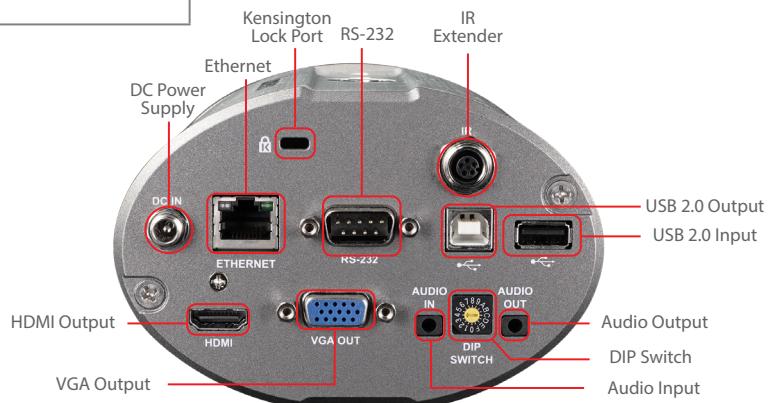

I/O Connections

Lumens®

Lumens Integration, Inc.
4116 Clipper Court
Fremont, CA, 94538
Phone: +1-866-600-0988
Fax: +1-510-252-1389

Lumens Europe
De Nayerstraat 17 9470
Denderleeuw Belgium
Phone: +32-473-58-38-95
Fax: +32-2-452-76-00

www.MyLumens.com