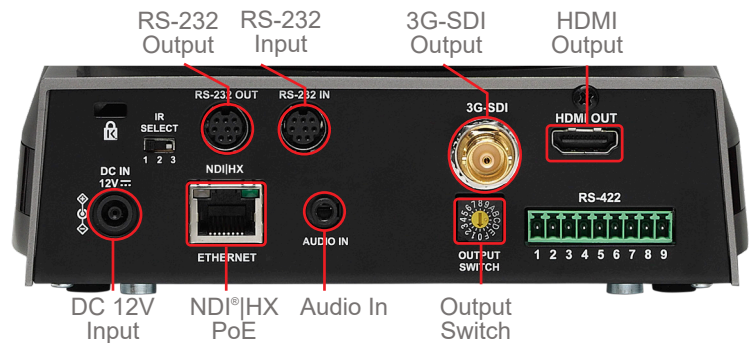

I/O Connections

Lumens®

Lumens Integration, Inc.
4116 Clipper Court
Fremont, CA, 94538
Phone: +1-866-600-0988
Fax: +1-510-252-1389

Lumens Europe
De Nayerstraat 17 9470
Denderleeuw Belgium
Phone: +32-473-58-38-95
Fax: +32-2-452-76-00

www.MyLumens.com