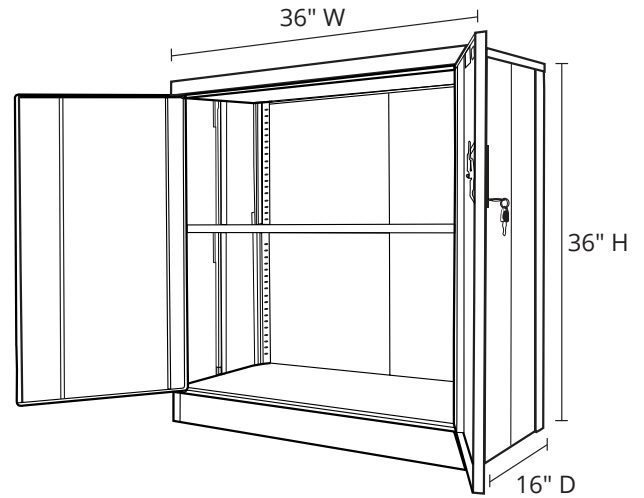

FOLDCAB3636B

36" FOLDING CABINET

Product Specifications

Item Number	FOLDCAB3636B
Material	Powder Coated Steel
Color Finish	Black
Overall Dimensions Assembled	36" W x 36" H x 16" D
Dimensions Folded	36" W x 36" H x 5" D
Shelf Dimensions	34.25" W x 14.5" D
Number of Shelves	2
Shelf Type	Height Adjustable
Shelf Weight Capacity	65 lbs.
Lock Type	Key-lock; 2 Keys Included
Shipping Method	Ground
Shipping Dims	38" L x 38" W x 6" H
Actual Weight	57 lbs.
Shipping Weight	63 lbs.
Knock Down	Yes
Assembly Required	Yes
Assembly Time	10 Minutes