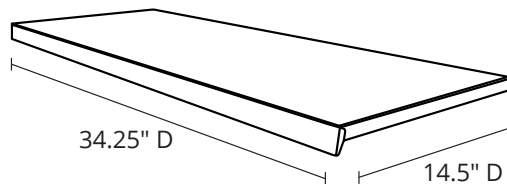

FOLDCAB3636B

36" FOLDING CABINET

Product Specifications

Item Number	FOLDCAB3636B
Material	Powder Coated Steel
Color Finish	Black
Overall Dimensions Assembled	36" W x 36" H x 16" D
Dimensions Folded	36" W x 36" H x 5" D
Shelf Dimensions	34.25" W x 14.5" D
Number of Shelves	2
Shelf Type	Height Adjustable
Shelf Weight Capacity	65 lbs.
Lock Type	Key-lock; 2 Keys Included
Shipping Method	Ground
Shipping Dims	38" L x 38" W x 6" H
Actual Weight	57 lbs.
Shipping Weight	63 lbs.
Knock Down	Yes
Assembly Required	Yes
Assembly Time	10 Minutes