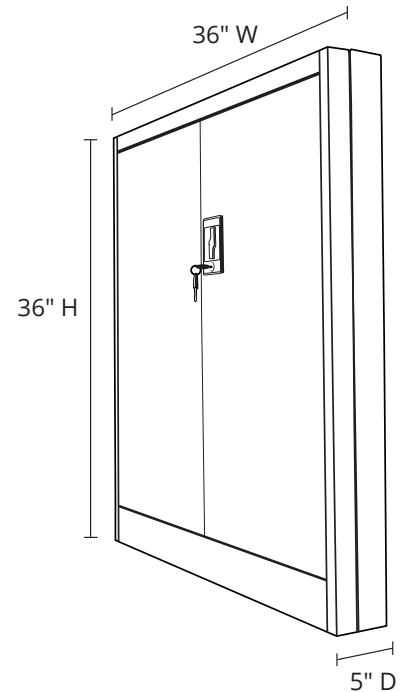

FOLDCAB3636B

36" FOLDING CABINET

Product Specifications

Item Number	FOLDCAB3636B
Material	Powder Coated Steel
Color Finish	Black
Overall Dimensions Assembled	36" W x 36" H x 16" D
Dimensions Folded	36" W x 36" H x 5" D
Shelf Dimensions	34.25" W x 14.5" D
Number of Shelves	2
Shelf Type	Height Adjustable
Shelf Weight Capacity	65 lbs.
Lock Type	Key-lock; 2 Keys Included
Shipping Method	Ground
Shipping Dims	38" L x 38" W x 6" H
Actual Weight	57 lbs.
Shipping Weight	63 lbs.
Knock Down	Yes
Assembly Required	Yes
Assembly Time	10 Minutes