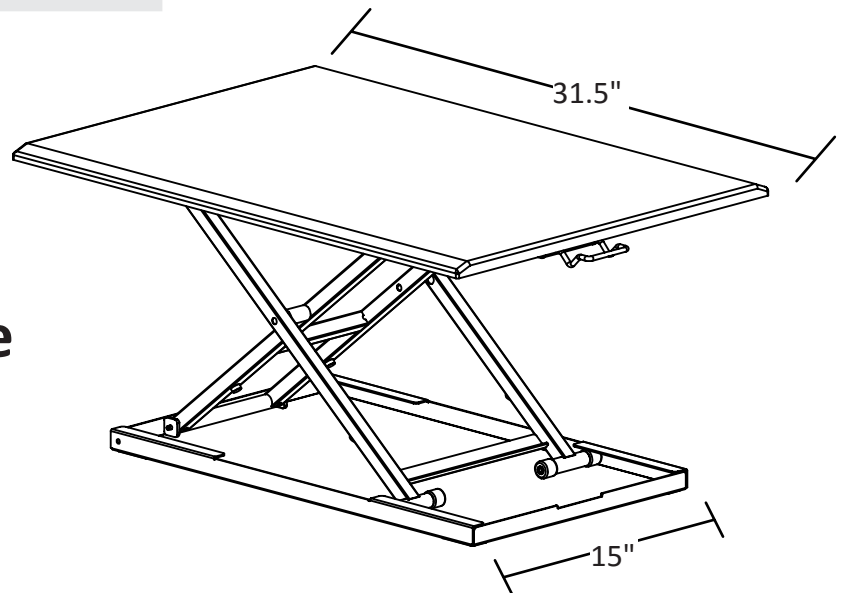

LEVEL UP 32 PNEUMATIC ADJUSTABLE DESKTOP DESK

205 Westwood Ave, Long Branch, NJ 07740
 Phone: 866-94 BOARDS (26273) / (732)-222-1511
 Fax: (732)-222-7088 | E-mail: sales@touchboards.com

Product Specifications

Item Number	LVLUP32-BK
Dimensions	31.5"Wx22.25"Dx 2.75"-15.75"H
Frame Make	Steel
Frame Color Finish	Black
Weight	34.60 lbs
Shelf Make	MDF w/ PVC Wrap
Shelf Dimensions	31.5"Wx22.25"D
Height Adjustment Increments	Any height between 2.75"-15.75"
Weight Capacity	20 lbs
Shipping Method	Ground
Shipping Carton Dims	36"x26"x5"
Shipping Weight	40 lbs
Assembly Required	No