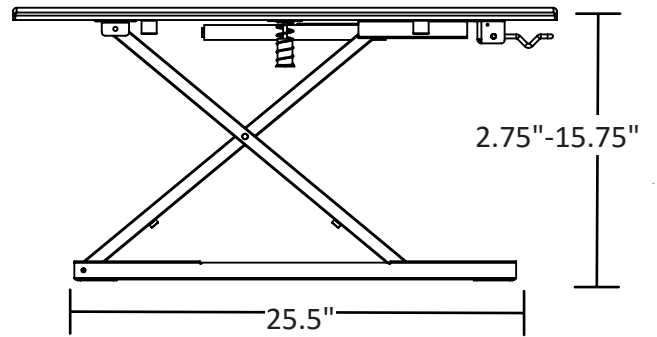

LEVEL UP 32 PNEUMATIC ADJUSTABLE DESKTOP DESK

205 Westwood Ave, Long Branch, NJ 07740
 Phone: 866-94 BOARDS (26273) / (732)-222-1511
 Fax: (732)-222-7088 | E-mail: sales@touchboards.com

Product Specifications

Item Number	LVLUP32-BK
Dimensions	31.5"Wx22.25"Dx 2.75"-15.75"H
Frame Make	Steel
Frame Color Finish	Black
Weight	34.60 lbs
Shelf Make	MDF w/ PVC Wrap
Shelf Dimensions	31.5"Wx22.25"D
Height Adjustment Increments	Any height between 2.75"-15.75"
Weight Capacity	20 lbs
Shipping Method	Ground
Shipping Carton Dims	36"x26"x5"
Shipping Weight	40 lbs
Assembly Required	No