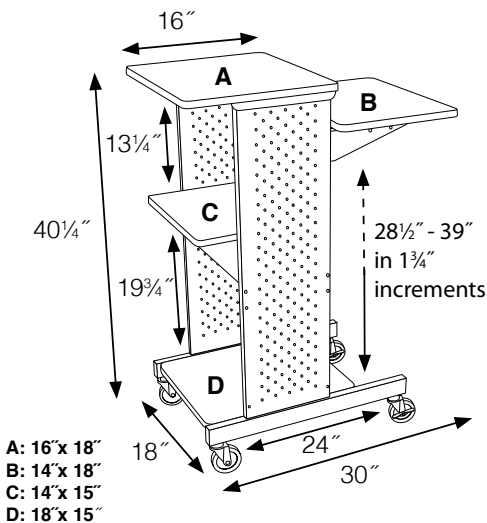

205 Westwood Ave, Long Branch, NJ 07740  
 Phone: 866-94 BOARDS (26273) / (732)-222-1511  
 Fax: (732)-222-7088 | E-mail: sales@touchboards.com

**PS3945**  
 24"W x 31"D x 39"-45"H

**Features:**

- Adjusts in height from 39" to 45" in height
- Top shelf is 24"W x 18"D
- Middle shelf is 24"W x 14"D
- Bottom shelf is 18¾"W x 15¾"D
- Perfect for desktop or laptop computer
- Dark gray wood laminate work surfaces
- Black powder coat painted steel frame
- 3" casters, two with locking brake

**PS4000 & PS4000C Features:**

- Four laminate work surfaces with steel frame
- Second shelf from the top is adjustable in height to 33", 37" or 40¼"
- Clearance from bottom to middle shelf is 19¾", middle to top shelf 13¼"
- 3" Casters, two with locking brake
- PS4000C includes locking cabinet with interior dimensions of 13½"W x 18¾"H

**All New!**

**PS4000**  
 18"W x 30"D x 40¼"H

**PS4000C**  
 18"W x 30"D x 40¼"H