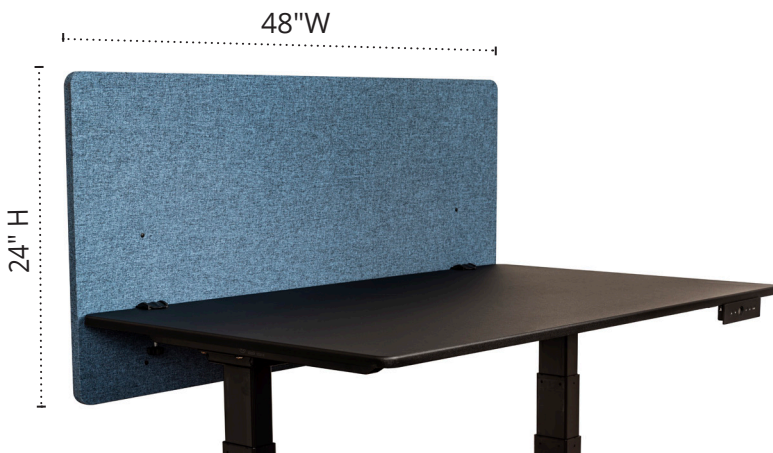

RCLM2D4824PB

RECLAIM 48x24 & 24x24 Desk Privacy Panel Set in Pacific Blue

Product Specifications

Component Number	RCLM4824PB
Brand	reclaim™
Material	100% Recycled PET - Core: 60% post-consumer - Fabric: 100% post-consumer
Color	Pacific Blue
Clamp Material	Powder-Coated Steel
Attachment Method	2 Clamps
NRC Rating	0.85 (85% sound absorbency)
Dimensions	48"W x 24"H x 0.88"D
Actual Panel Weight	8 lbs.
Actual Clamp Weight	1 lbs.
Shipping Method	Ground
Shipping Carton Dimensions	Box 1: 54"W x 27"H x 1"D Box 2: 5"W x 4"H x 3"D
Shipping Weight	Box 1: 11 lbs. Box 2: 1 lbs.
Warranty	5 Year Limited Warranty

To Order, Call Your
Sales Representative
or 800-323-4656

Product Specifications

Component Number	RCLM2424PB
Brand	reclaim™
Material	100% Recycled PET - Core: 60% post-consumer - Fabric: 100% post-consumer
Color	Pacific Blue
Clamp Material	Powder-Coated Steel
Attachment Method	2 Clamps
NRC Rating	0.85 (85% sound absorbency)
Dimensions	24"W x 24"H x 0.88"D
Actual Panel Weight	5 lbs.
Actual Clamp Weight	1 lbs.
Shipping Method	Ground
Shipping Carton Dimensions	Box 1: 31"W x 27"H x 1"D Box 2: 5"W x 4"H x 3"D
Shipping Weight	Box 1: 7 lbs. Box 2: 1 lbs.
Warranty	5 Year Limited Warranty