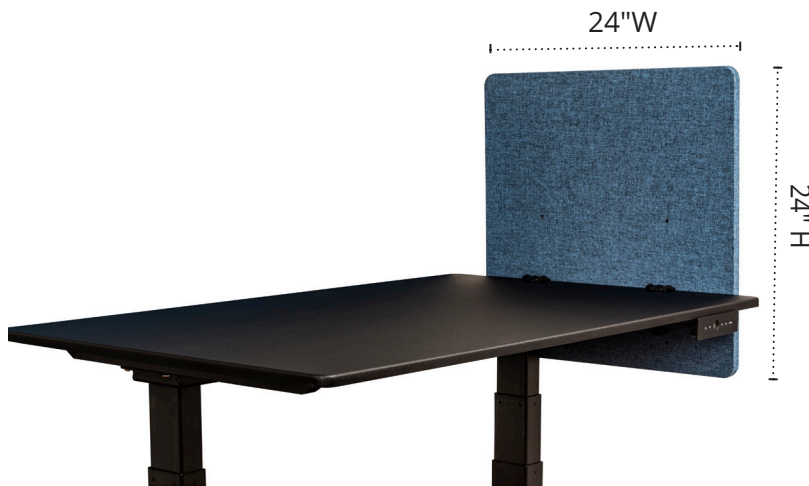

RCLM2D4824PB

RECLAIM 48x24 & 24x24 Desk Privacy Panel Set in Pacific Blue

Product Specifications

Component Number	RCLM4824PB
Brand	reclaim™
Material	100% Recycled PET - Core: 60% post-consumer - Fabric: 100% post-consumer
Color	Pacific Blue
Clamp Material	Powder-Coated Steel
Attachment Method	2 Clamps
NRC Rating	0.85 (85% sound absorbency)
Dimensions	48"W x 24"H x 0.88"D
Actual Panel Weight	8 lbs.
Actual Clamp Weight	1 lbs.
Shipping Method	Ground
Shipping Carton Dimensions	Box 1: 54"W x 27"H x 1"D Box 2: 5"W x 4"H x 3"D
Shipping Weight	Box 1: 11 lbs. Box 2: 1 lbs.
Warranty	5 Year Limited Warranty

To Order, Call Your
Sales Representative
or 800-323-4656

Product Specifications

Component Number	RCLM2424PB
Brand	reclaim™
Material	100% Recycled PET - Core: 60% post-consumer - Fabric: 100% post-consumer
Color	Pacific Blue
Clamp Material	Powder-Coated Steel
Attachment Method	2 Clamps
NRC Rating	0.85 (85% sound absorbency)
Dimensions	24"W x 24"H x 0.88"D
Actual Panel Weight	5 lbs.
Actual Clamp Weight	1 lbs.
Shipping Method	Ground
Shipping Carton Dimensions	Box 1: 31"W x 27"H x 1"D Box 2: 5"W x 4"H x 3"D
Shipping Weight	Box 1: 7 lbs. Box 2: 1 lbs.
Warranty	5 Year Limited Warranty