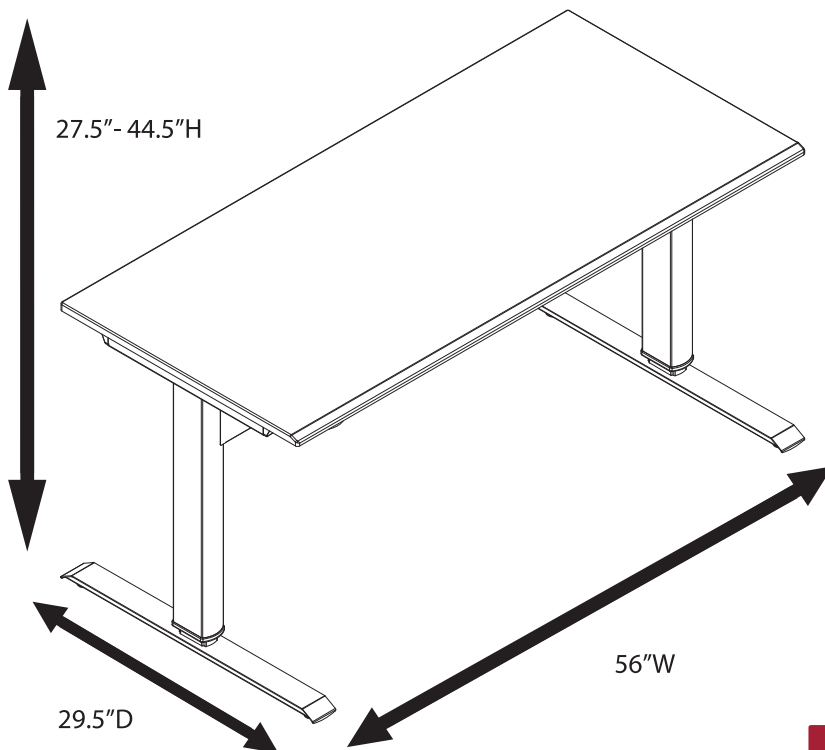

SPN56F-BK/TK - 56" PNEUMATIC ADJUSTABLE HEIGHT DESK

Product Specifications:

Item Number	SPN56F-BK/TK
Dimensions	56"W x 29.5"D x 27.5" - 44.5"H
Weight	68 lbs.
Desktop Make	MDF w/PVC Film
Desktop Dimensions	56"W x 29.5"D x 0.71"H
Desktop Finish	Teak
Frame Make & Finish	Black powder coated steel with clear anodized inner leg
Foot Type	Chrome glides; Quantity 4
Height Adjustment Mechanism	Pneumatic Lever; Black
Height Adjustment Increments	Anywhere between 27.5" - 44.5"H
Weight Capacity	150 lbs.
Meets ANSI/BIFMA	Yes
Shipping Method	Ground
Shipping Carton Dims	Carton 1: 63"W x 23"D x 7"H Carton 2: 61"W x 31"D x 3"H
Shipping Weight	Carton 1: 53 lbs. Carton 2: 38 lbs.
Assembly Required	Yes