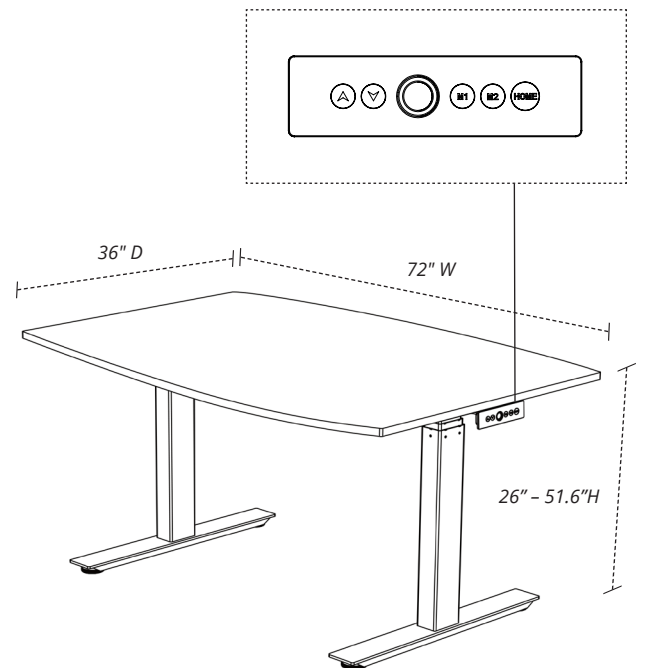

STANDECT72WO

72" ELECTRIC ADJUSTABLE HEIGHT CONFERENCE TABLE

Product Specifications

Item Number	STANDECT72WO
Desktop Color	White Oak
Frame Color	Black
Table Material	Melamine with PVC edge banding
Frame Material	Steel
Electric Type	Dual Motors
Power Cord	9'
Noise Level	40 db
Full Dimensions	72" W x 36" D x 26" – 51.6" H
Table Dimensions	72" W x 36" D x 0.625" H
Adjustable Height Range	Between 26" – 51.6" H
Speed	1.2" per second
Anti-collision Technology	Yes
Stage of Each Leg	3 Stage
Actual Weight	135 lbs
Lift Weight Capacity	265 lbs.
Glides	Furniture glides
Ship Method	Freight
Shipping Weight	146 lbs.
Meets ANSI/BIFMA Standards	Yes
Assembly Required	Yes