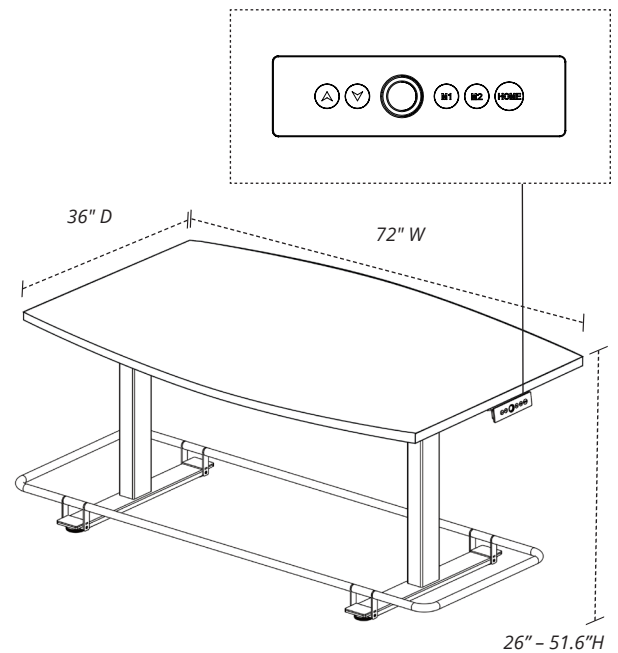

STANDECTFB72WO

72" ELECTRIC ADJUSTABLE HEIGHT CONFERENCE TABLE WITH FOOTREST BAR

Product Specifications

Item Number	STANDECTFB72WO
Desktop Color	White Oak
Frame Color	Black
Table Material	Melamine with PVC edge banding
Frame Material	Steel
Electric Type	Dual Motors
Power Cord	9'
Noise Level	40 db
Full Dimensions	72" W x 36" D x 26" – 51.6" H
Table Dimensions	72" W x 36" D x 0.625" H
Footrest Dimensions	66.5"W x 23"D; raised 4" off the ground
Adjustable Height Range	Between 26" – 51.6" H
Speed	1.2" per second
Anti-collision Technology	Yes
Stage of Each Leg	3 Stage
Actual Weight	152 lbs
Lift Weight Capacity	265 lbs.
Glides	Furniture glides
Ship Method	Freight
Shipping Weight	165 lbs.
Meets ANSI/BIFMA Standards	Yes