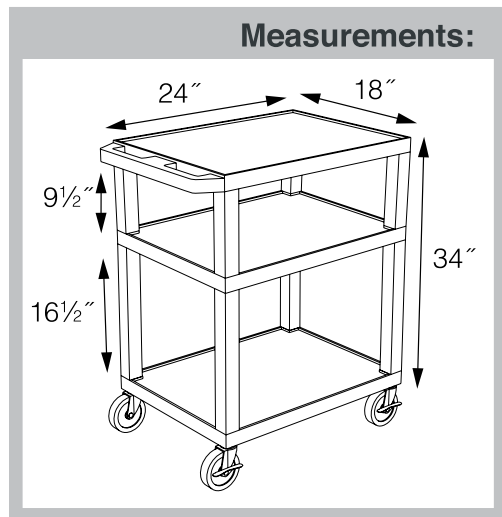

Tuffy Presentation Stations

Tuffy Putty Presentation Stations - 42"H x 24"W x 18"D

WTPS42E-P

Tuffy Pullout Shelf Series

Shelves are constructed with a injection molded thermoplastic resin. Will not chip, warp, rust or peel. Shelves have a ¼" safety retaining lip and are available in unique colors.

Locking steel cabinet panels fit firmly into the specially molded leg slots.

A set of silent roll, 4" full swivel ball bearing casters, two with locking brakes.

Includes a 3-outlet UL listed electrical assembly with a 15 ft. cord.

Shelf Color Code:	Putty	Gray	Red	Burgundy
		GY	R	BY
	Blue	Green	Purple	Navy
	BU	G	P	Z

WTPSLP42E

WTPS42GE

WTPS42E

H. WILSON

Tuffy Presentation Stations

Tuffy Putty Presentation Stations - 42"H x 24"W x 18"D

WTPS34E

Pull-out shelves ideal for laptop, keyboards and projectors. Lockable WTD drawers great for storage and added security.

WT26E

Measurements: 26" Tuffy Carts

Shelf
Color
Code:

Putty	Gray GY	Red R	Burgundy BY
Blue BU	Green G	Purple P	Navy Z