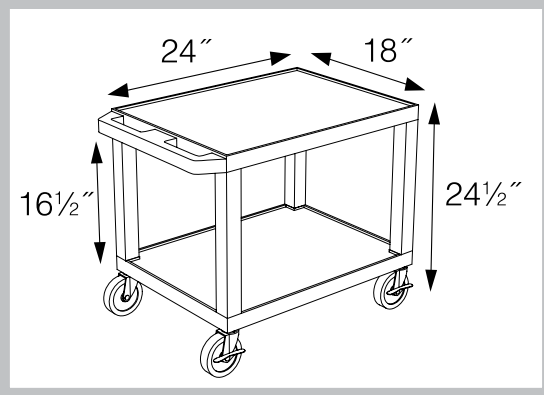

Tuffy Presentation Stations

Tuffy Putty Presentation Stations - 42"H x 24"W x 18"D

WTPS42E-P

Tuffy Pullout Shelf Series

Shelves are constructed with a injection molded thermoplastic resin. Will not chip, warp, rust or peel. Shelves have a ¼" safety retaining lip and are available in unique colors.

Locking steel cabinet panels fit firmly into the specially molded leg slots.

A set of silent roll, 4" full swivel ball bearing casters, two with locking brakes.

Includes a 3-outlet UL listed electrical assembly with a 15 ft. cord.

Shelf Color Code:	Putty	Gray	Red	Burgundy
		GY	R	BY
	Blue	Green	Purple	Navy
	BU	G	P	Z

WTPSLP42E

WTPS42GE

WTPS42E

H. WILSON

Tuffy Presentation Stations

Tuffy Putty Presentation Stations - 42"H x 24"W x 18"D

WTPS34E

Pull-out shelves ideal for laptop, keyboards and projectors. Lockable WTD drawers great for storage and added security.

WT26E

Measurements: 26" Tuffy Carts

Shelf
Color
Code:

Putty	Gray GY	Red R	Burgundy BY
Blue BU	Green G	Purple P	Navy Z