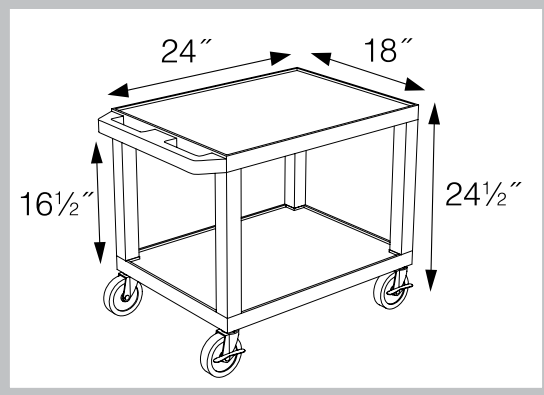

Measurements: 26" Tuffy Carts