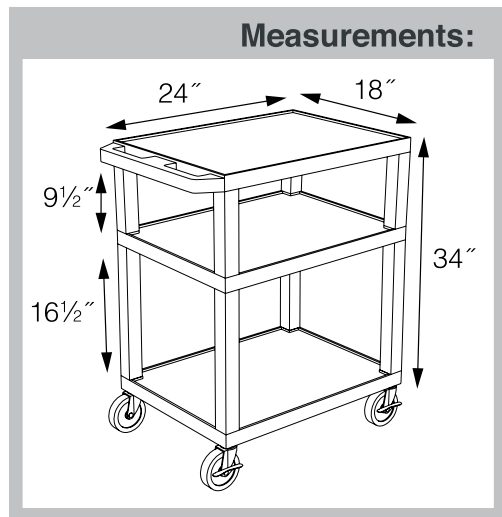

## Tuffy Putty Presentation Stations - 42"H x 24"W x 18"D

**WTPS34E**

Pull-out shelves ideal for laptop, keyboards and projectors. Lockable WTD drawers great for storage and added security.

**WT26E**