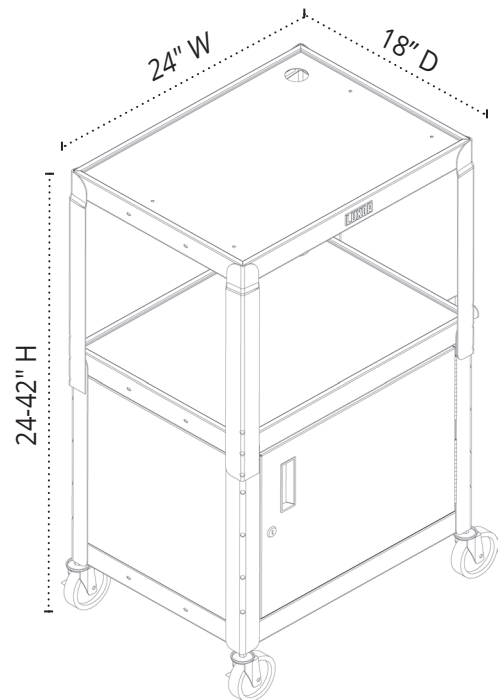

AVJ42C

Adjustable Height Steel AV Cart - Cabinet

Product Specifications

Item Number	AVJ42C
Material	Powder-Coated Steel
Color	Black, Red or Blue
Cart Dimensions	24"W x 18"D x 24-42"H
Weight	62 lbs.
Cabinet Dimensions	24" W x 17.5" D x 16" H
Distance Between Shelves	Middle to Top: Adjustable, 0.5" - 16"
Retaining Lip	Yes; 0.25"
Safety Mats	Yes
Grommet Holes	Two; one each on middle and top shelf
Casters (4)	4" silent roll, swivel, ball-bearing; two with locking brakes
Power	Three-outlet power strip; UL/CSA Listed
Voltage	120V/15A
Cord Length	15'
Weight Capacity	300 lbs.
Made in USA	Yes
Shipping Method	Ground
Shipping Carton Dimensions	25" W x 19" D x 22" H
Shipping Weight	64 lbs.
Assembly Required	Yes