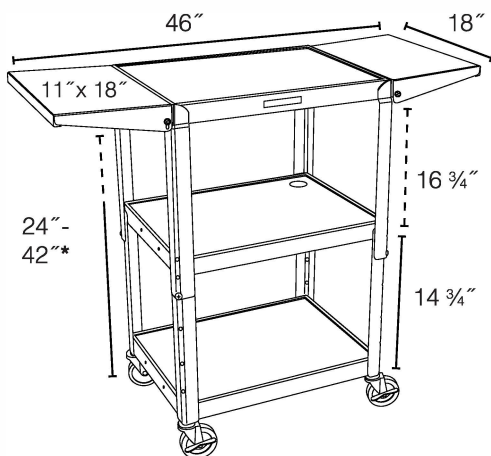

Adjustable Height Steel A/V Cart

AVJ42DL
24"W x 18"D x 42"H

- Multipurpose steel utility cart perfect for use with audio/video equipment and more
- Roll formed shelves with powder coat paint finish
- Tables are robotically-welded for stability, with easy-access cable holes to keep the cart clean, organized and safe
- Measures 24"W x 18"D x 42"H with adjustable height from 24" to 42" in 2" increments
- Drop leaf side shelves measure 11"W x 18"D
- .25" retaining lip borders flat shelves
- Rolling cart with four 4" silent roll, full swivel ball bearing casters, two with locking brake
- Three-outlet, 15' UL and CSA listed electrical assembly with cord plug snap