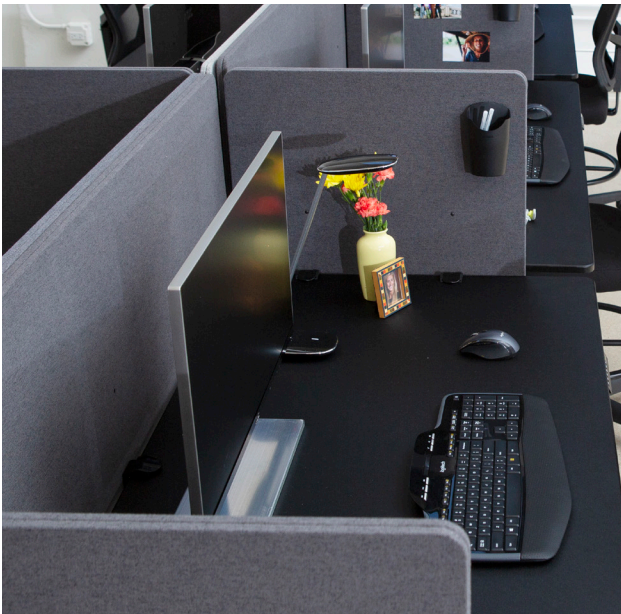

Constructed from 100% recycled PET materials, these eco-friendly desktop panels absorb 85% of ambient noise. Available in five colors that complement any office interior, RECLAIM desktop back panels are offered in 48" and 60" lengths and easily attach to most standing desks or standard workstations. Add the 24" side panels for full privacy or use them with office benching systems to create quiet, individual spaces for concentrated work. Each acoustic desktop panel can be mounted at one of five different heights giving each user the ability to choose their own level of privacy or modesty while the tackable surface allows for workspace personalization.

Reclaim the open office with the acoustic solution from Luxor that won't compromise workplace aesthetics or your budget.

Dimensions:

- 48" Back Panel: 48" x 24" x 7/8"
- 60" Back Panel: 60" x 24" x 7/8"
- 24" Side Panel: 24" x 24" x 7/8"

Features:

- Rated to absorb 85% of ambient noise (NRC 0.85)
- Made from 100% recycled PET eco-friendly materials: Fabric: 100% Post-Consumer; Core: 60% Post-Consumer
- Includes three pre-drilled mounting holes for setting preferred privacy level
- Option to flip the panel over so it hangs beneath the desk, creating a modesty panel to shield cords and cables, or hide legs from view
- Mounting clamps easily attach to any desktop surface up to 1.5" thick with thumb screws
- Tackable fabric material is perfect for photos, notes, or desk accessories
- Available in 5 colors: Pacific Blue, Starlight Blue, Desert Sand, Misty Gray, and Slate Gray
- 5 year limited warranty

RECLAIM™ Desktop Privacy Panels

RECLAIM™ Sight & Sound Dampening Panels are a simpler, more affordable solution to minimize the distractions in today's open work environments.

Back panels available in 48" & 60" lengths.
Side panels available in 24" lengths.