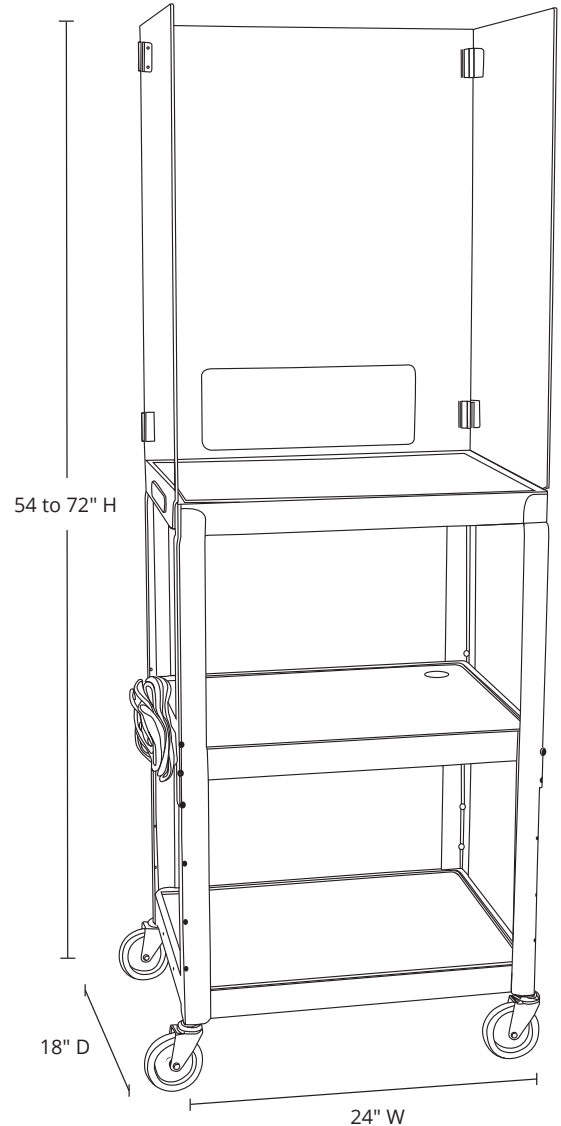

DIVAVJ42

Adjustable-Height Steel AV Cart with Acrylic Sneeze Guard

Product Specifications

Item Number	DIVAVJ42
Overall Dimensions	24" W x 18" D x 54 to 72" H
Cart Material	Steel
Cart Dimensions	24" W x 18" D x 24 to 42" H
Shelf Quantity	Three
Distance Between Shelves	Lower to Middle: 14.75"; Middle to Top: Adjustable, 1/2" to 16"
Casters (4)	4" silent roll, swivel, ball-bearing; two casters include locking brakes
Power	Three-outlet power strip UL/CSA listed
Voltage	110V
Ship Method	Ground
Cord Length	15'
Panel Material	Clear acrylic
Panel Thickness	1/4"
Bracket Material	Brushed aluminum
Bracket Type	Edge clamp (tightened with built-in screws)
Shipping Method	Ground
Cutout Size	16" W x 6" H
Panel Marker Compatibility	Water-soluble dry-erase markers only
Required Tools for Assembly	Philips head screwdriver
Product Weight	Total: 46.6 lbs. (panels: 6.6 lbs.; cart: 40 lbs.)
Shipping Carton Dimensions	Box 1 (cart): 24" W x 22" D x 19" H Box 2 (panels): 35" W x 26" D x 2" H
Shipping Weight	Box 1 (cart): 46 lbs. Box 2 (panels): 7 lbs.
Assembly Required	Yes