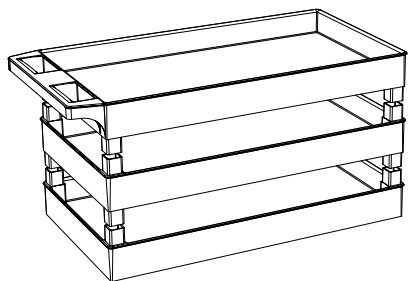

LUXOR

www.luxorfurn.com

EC111HD
3 Shelf 18 x 32
Tub Cart Instructions
w/ Heavy Duty Casters

Parts List

A x1

C x1

B x1

F x8

H x16

Threaded screw

Shelves may be flat or tub depending on the model purchased.