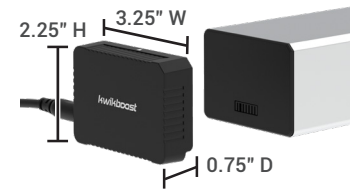

Base Charging Stations

Single Battery Charger: KBEP-BASE1