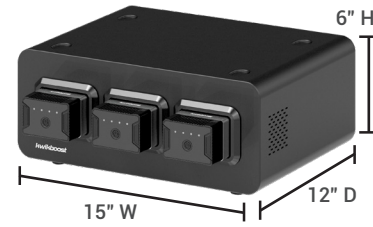

3-Bay Base Charging Station: KBEP-BASE3