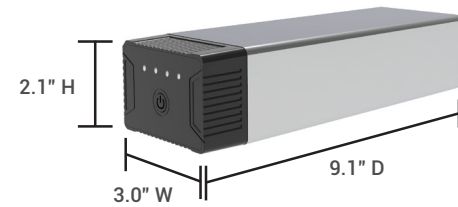

Battery

Rechargeable Battery: KBEP-BAT