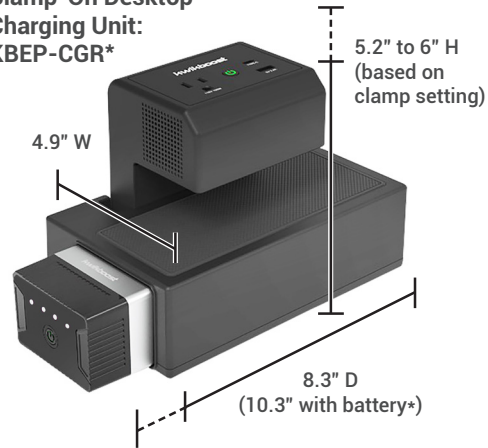

## Charging Unit

#### Features:

- Adjustable clamp is compatible with common desk and tabletop surfaces
- Includes AC outlet, USB-A port, and USB-C PD port
- Conveniently charges Chromebooks, laptops, tablets, and smart phones

#### Technical Specifications:

AC Outlet	100V-120V, 60Hz, modified sine wave, 100W continuous output power, 120W peak output power (10 minutes)
USB-A Port	5V/2.4A (12W)
USB-C PD Port	5V/2A (10W), 12V/1.5A (18W)
Dimensions	8.3\" D (10.3\" with battery inserted*) x 4.9\" W x 5.2\" to 6\" H (based on clamp setting)
Clamp Capacity	0.7\" to 1.5\"