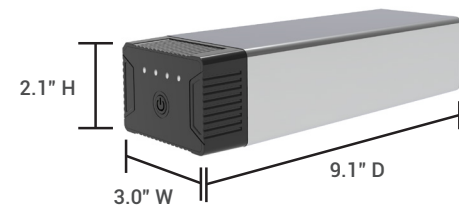

Battery

Rechargeable Battery: KBEP-BAT