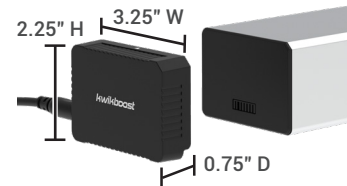

Charging Unit

Clamp-On Desktop Charging Unit: KBEP-CGR*

Features:

- Adjustable clamp is compatible with common desk and tabletop surfaces
- Includes AC outlet, USB-A port, and USB-C PD port
- Conveniently charges Chromebooks, laptops, tablets, and smart phones

Technical Specifications:

AC Outlet	100V-120V, 60Hz, modified sine wave, 100W continuous output power, 120W peak output power (10 minutes)
USB-A Port	5V/2.4A (12W)
USB-C PD Port	5V/2A (10W), 12V/1.5A (18W)
Dimensions	8.3" D (10.3" with battery inserted*) x 4.9" W x 5.2" to 6" H (based on clamp setting)
Clamp Capacity	0.7" to 1.5"

*Battery sold separately

Battery

Rechargeable Battery: KBEP-BAT

Features:

- Easily interchangeable
- Recharges using EdgePower Base
- Charging Station (sold separately)
- Includes LED charge indicator lights

Base Charging Stations

Single Battery Charger: KBEP-BASE1

3-Bay Base Charging Station: KBEP-BASE3

9-Bay Base Charging Station: KBEP-BASE9

Features:

- Charges and stores EdgePower batteries
- IEC plug with 6.5' power cord (3 and 9-bay only)
- Available in Single, 3-bay, and 9-bay configurations
- Fully recharges battery banks in 2 hours
- 3-bay is stackable and expandable
- 3-bay and 9-bay units offer a Kensington Security Slot for theft deterrence