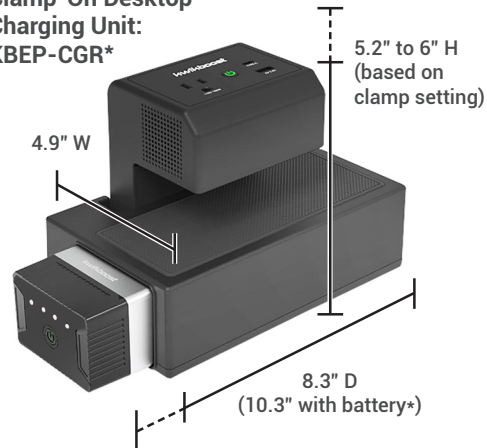

Charging Unit

Clamp-On Desktop Charging Unit: KBEP-CGR*

Features:

- Adjustable clamp is compatible with common desk and tabletop surfaces
- Includes AC outlet, USB-A port, and USB-C PD port
- Conveniently charges Chromebooks, laptops, tablets, and smart phones

Technical Specifications:

AC Outlet	100V-120V, 60Hz, modified sine wave, 100W continuous output power, 120W peak output power (10 minutes)
USB-A Port	5V/2.4A (12W)
USB-C PD Port	5V/2A (10W), 12V/1.5A (18W)
Dimensions	8.3" D (10.3" with battery inserted*) x 4.9" W x 5.2" to 6" H (based on clamp setting)
Clamp Capacity	0.7" to 1.5"

*Battery sold separately

Battery

Rechargeable Battery: KBEP-BAT

Features:

- Easily interchangeable
- Recharges using EdgePower Base
- Charging Station (sold separately)
- Includes LED charge indicator lights

Base Charging Stations

Single Battery Charger: KBEP-BASE1

3-Bay Base Charging Station: KBEP-BASE3

9-Bay Base Charging Station: KBEP-BASE9

Features:

- Charges and stores EdgePower batteries
- IEC plug with 6.5' power cord (3 and 9-bay only)
- Available in Single, 3-bay, and 9-bay configurations
- Fully recharges battery banks in 2 hours
- 3-bay is stackable and expandable
- 3-bay and 9-bay units offer a Kensington Security Slot for theft deterrence