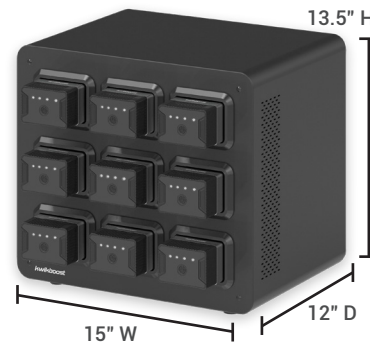

Charging Unit

Clamp-On Desktop Charging Unit: KBEP-CGR*

Features:

- Adjustable clamp is compatible with common desk and tabletop surfaces
- Includes AC outlet, USB-A port, and USB-C PD port
- Conveniently charges Chromebooks, laptops, tablets, and smart phones

Technical Specifications:

AC Outlet	100V-120V, 60Hz, modified sine wave, 100W continuous output power, 120W peak output power (10 minutes)
USB-A Port	5V/2.4A (12W)
USB-C PD Port	5V/2A (10W), 12V/1.5A (18W)
Dimensions	8.3" D (10.3" with battery inserted*) x 4.9" W x 5.2" to 6" H (based on clamp setting)
Clamp Capacity	0.7" to 1.5"

*Battery sold separately

Battery

Rechargeable Battery: KBEP-BAT

Features:

- Easily interchangeable
- Recharges using EdgePower Base
- Charging Station (sold separately)
- Includes LED charge indicator lights

Base Charging Stations

Single Battery Charger: KBEP-BASE1

3-Bay Base Charging Station: KBEP-BASE3

9-Bay Base Charging Station: KBEP-BASE9

Features:

- Charges and stores EdgePower batteries
- IEC plug with 6.5' power cord (3 and 9-bay only)
- Available in Single, 3-bay, and 9-bay configurations
- Fully recharges battery banks in 2 hours
- 3-bay is stackable and expandable
- 3-bay and 9-bay units offer a Kensington Security Slot for theft deterrence