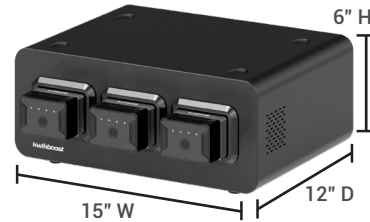

Charging Unit

Clamp-On Desktop Charging Unit: KBEP-CGR*

Features:

- Adjustable clamp is compatible with common desk and tabletop surfaces
- Includes AC outlet, USB-A port, and USB-C PD port
- Conveniently charges Chromebooks, laptops, tablets, and smart phones

Technical Specifications:

AC Outlet	100V-120V, 60Hz, modified sine wave, 100W continuous output power, 120W peak output power (10 minutes)
USB-A Port	5V/2.4A (12W)
USB-C PD Port	5V/2A (10W), 12V/1.5A (18W)
Dimensions	8.3" D (10.3" with battery inserted*) x 4.9" W x 5.2" to 6" H (based on clamp setting)
Clamp Capacity	0.7" to 1.5"

*Battery sold separately

Battery

Rechargeable Battery: KBEP-BAT

Features:

- Easily interchangeable
- Recharges using EdgePower Base
- Charging Station (sold separately)
- Includes LED charge indicator lights

Base Charging Stations

Single Battery Charger: KBEP-BASE1

3-Bay Base Charging Station: KBEP-BASE3

9-Bay Base Charging Station: KBEP-BASE9

Features:

- Charges and stores EdgePower batteries
- IEC plug with 6.5' power cord (3 and 9-bay only)
- Available in Single, 3-bay, and 9-bay configurations
- Fully recharges battery banks in 2 hours
- 3-bay is stackable and expandable
- 3-bay and 9-bay units offer a Kensington Security Slot for theft deterrence