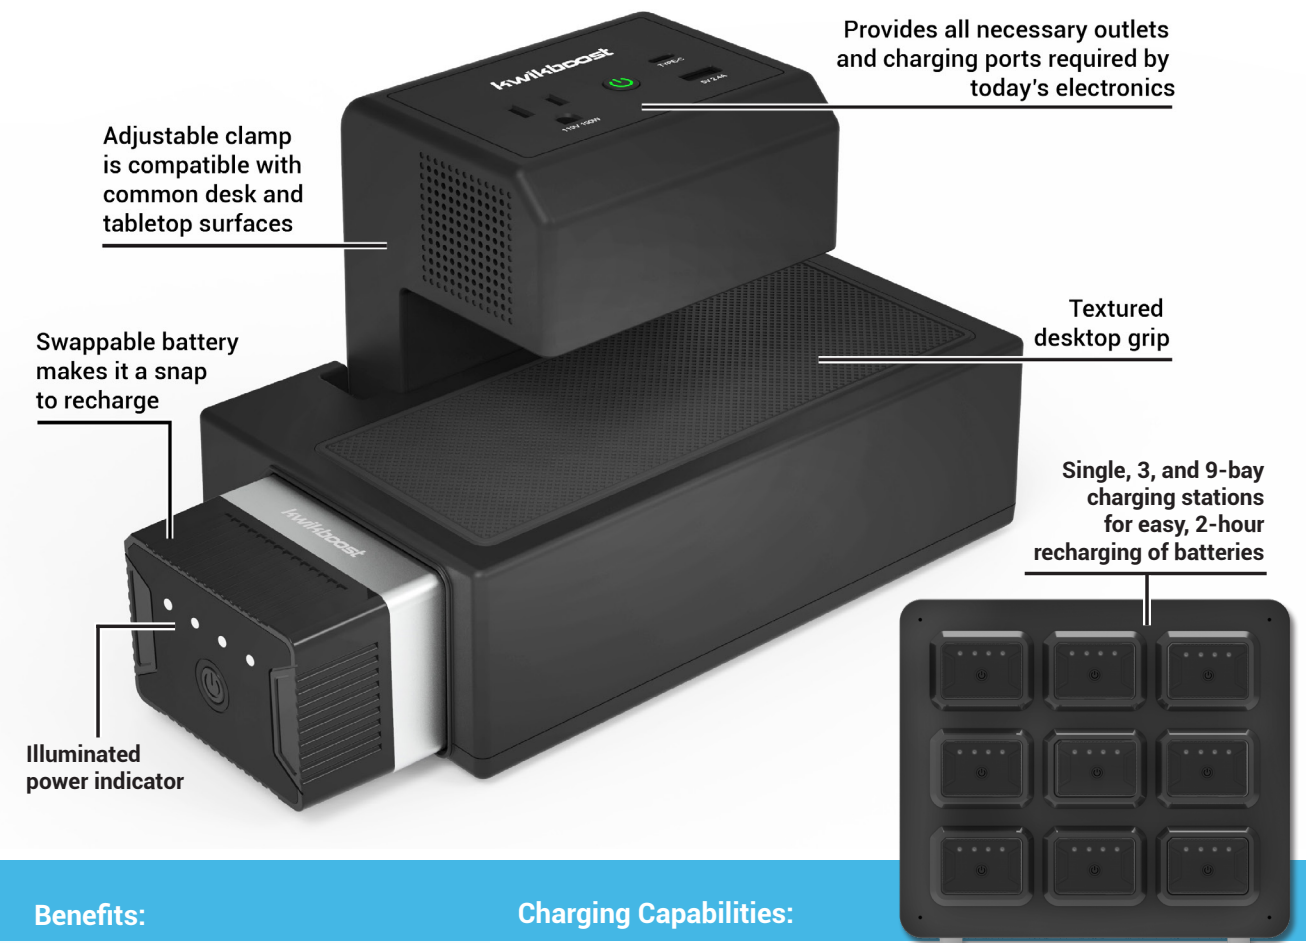

Technical Specifications:

AC Outlet	100V-120V, 60Hz, modified sine wave, 100W continuous output power, 120W peak output power (10 minutes)
USB-A Port	5V/2.4A (12W)
USB-C PD Port	5V/2A (10W), 12V/1.5A (18W)
Dimensions	8.3" D (10.3" with battery inserted*) x 4.9" W x 5.2" to 6" H (based on clamp setting)
Clamp Capacity	0.7" to 1.5"

POWERFUL | RECHARGEABLE | PORTABLE

Benefits:

- Eliminates trip hazards
- Neat, clean appearance
- Fast, plug-n-play operation
- Moves with desk when reconfiguring a room for seamless transitions
- Cost effective
- Easy installation