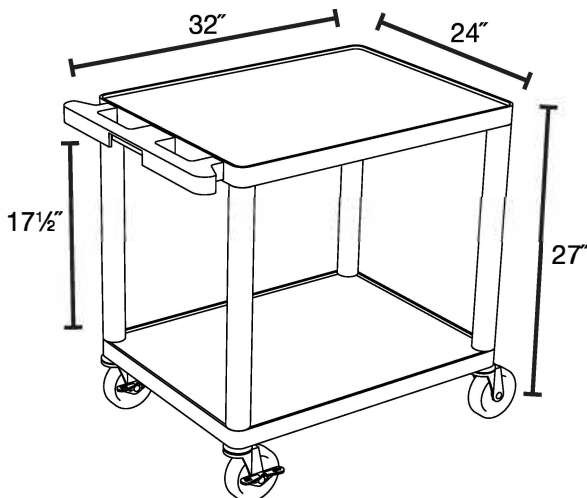

Heavy Duty A/V Cart

LE27-B
32"W x 24"D x 27"H

**MADE IN
USA**

LE27C2-B
32"W x 24"D x 27"H

- Multipurpose utility cart perfect for use with audio/video equipment and more
- Measures 32"W x 24"D x 27"H
- .25" retaining lip borders flat shelves to ensure minimal sliding
- Includes locking cabinet made from 20-gauge steel with powder coat paint finish, full piano door hinges with a set of two keys
- Cabinet inner dimensions measure 23¹/₄" W x 16³/₄" D x 18"H
- Ergonomic push handle molded into the top shelf for optimum comfort
- Four 4" Heavy-Duty non-marring casters, two with locking brake, for mobility and stability
- Molded plastic shelves and legs won't stain, scratch, dent or rust
- Three-outlet surge suppressing 15" cord, grip strips, wire clips and grommet hole
- Maximum weight capacity of 400lbs (evenly distributed)