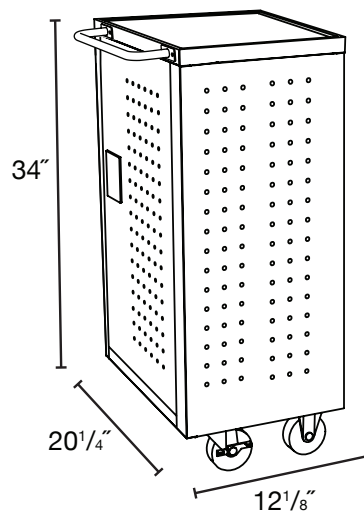

Tablet Computer Charging Station

LLTM16-B-V2

12"W x 23¼"D x 34"H

Min/Max Laptop /

Chromebook:

Rear access door has
16 vertical outlets.

- Sleek and mobile unit capable of charging and securing up to 16 Chromebooks or tablets (sold separately)
- Measures 12"W x 23¼"D x 34"H
- The shelves are 12"W x 15¼"D with 10"H of top clearance. Each shelf holds up to 8 tablets
- The bottom shelf contains is 3¼"H of top clearance, perfect for storing accessories
- The rubber-coated dividers keep your tablets organized and protected. Each divider is 1" apart.
- Includes a 16-Outlet 120V/15A vertical power strip to keep your devices fully charged.
- Plenty of ventilation allows air to circulate freely through the unit.
- Includes four 3" casters, two with locking brakes.
- Locking front and rear access doors include two sets of keys
- Maximum weight capacity of 75lbs (evenly distributed)
- Cord Length: 10'