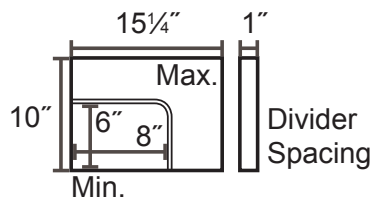

Tablet Computer Charging Station

LLTM16-B-V2

12"W x 23¼"D x 34"H

Min/Max Laptop /

Chromebook:

Rear access door has
16 vertical outlets.

- Sleek and mobile unit capable of charging and securing up to 16 Chromebooks or tablets (sold separately)
- Measures 12"W x 23¼"D x 34"H
- The shelves are 12"W x 15¼"D with 10"H of top clearance. Each shelf holds up to 8 tablets
- The bottom shelf contains is 3¼"H of top clearance, perfect for storing accessories
- The rubber-coated dividers keep your tablets organized and protected. Each divider is 1" apart.
- Includes a 16-Outlet 120V/15A vertical power strip to keep your devices fully charged.
- Plenty of ventilation allows air to circulate freely through the unit.
- Includes four 3" casters, two with locking brakes.
- Locking front and rear access doors include two sets of keys
- Maximum weight capacity of 75lbs (evenly distributed)
- Cord Length: 10'