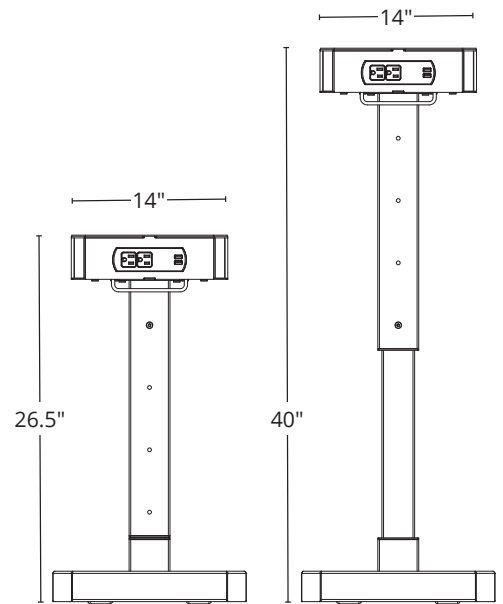

LUXPWR-WH

LuxPower Mobile AC and USB Charging Tower

Product Specifications

Item Number	LUXPWR-WH
Material	Powder coated steel
Finish Color	White
Overall Dimensions	14"W x 14"D x 26.5" to 40"H
Platform Dimensions	14"W x 14"D
Platform Padding	EVA foam
Height Adjustment	13.5" (in 4.5" increments)
AC Power	8 125-volt AC outlets
USB Power	8 2.4A USB ports
Surge Protection	None
Mobility	2" casters
Handles	2 located under tower platform
Cord Length	12'
Cable Management	Integrated cord wrap
Product Weight	34 lbs.
Shipping Weight	38.4 lbs
Shipping Dimensions	29.5"W x 17"D x 17"H
Ship Method	Ground
Assembly Required	None
Certifications	UL and cUL 962A
Warranty	Limited one (1) year from date of shipment