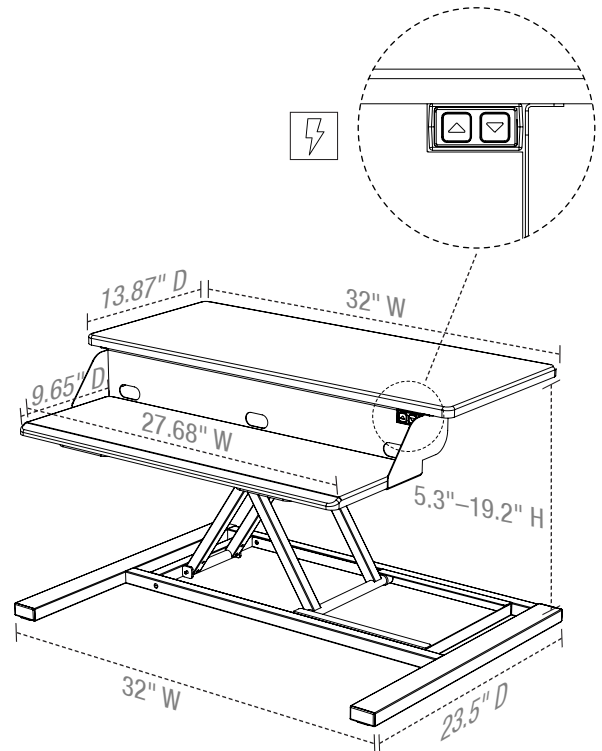

LVLUP EPRO32-BK – ELECTRIC LEVEL UP PRO 32 STANDING DESK CONVERTER

Product Specifications

Item Number	LVLUP EPRO32-BK
Desktop Color	Black
Frame Color	Black
Desktop Material	Medium Density Fiberboard (MDF) w/ Polyvinyl Chloride (PVC)
Frame Material	Steel
Overall Dimensions	32" W x 23.5" D x 5.3" – 19.2" H
Top Shelf Dimensions	32"W x 13.87"D
Lower Shelf Dimensions	27.68"W x 9.65"D
Distance Between Top & Lower Shelf	4.27"
Height Adjustment Range	Between 5.3" – 19.2" H
Height Adjustment Mechanism	Linear Actuator
Speed	16/sec up, 16 sec/down (without load)
Actual Weight	47 lbs.
Weight Capacity	35 lbs.
Lift Capacity	22 lbs.
Power Cord Length	10"
Ship Method	Ground
Shipping Weight	53 lbs.
Shipping Carton Dims	36.6" x 26.38" x 6.5"
Meets ANSI/BIFMA Standards	Yes
Assembly Required	No