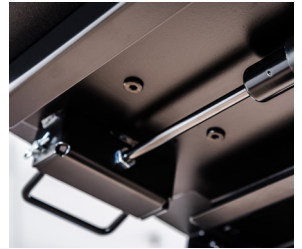

LEVEL UP CORNER PRO – STANDING DESK CONVERTER (BLACK)

LVLUP PRO CNR

Maximize your cubicle workspace with the Level Up Corner Pro standing desktop converter

2245 Delany Road, Waukegan, IL 60087
800-323-4656 | Fax 847-244-1818 | www.LuxorFurn.com

LUXOR

INNOVATIVE WORKSPACE PRODUCT SOLUTIONS