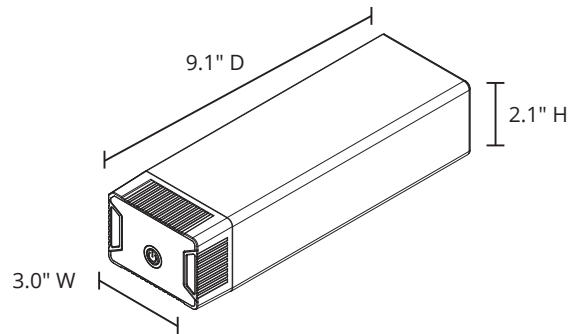

Item Number	KBEP-BAT (Contains QTY 2)
Overall Dimensions	9.1" D x 3.0" W x 2.1" H
Capacity	146.52Wh (18 cells)
Cell Type	18650 Li-ion battery (2200mAh at 3.7V)
Life Cycles	500 times (at higher than 80% of the initial capacity)
Shelf Life	1 year after first charge
Battery Shipping Classifications	UN 3480
Battery Cell Recharge Time	2 hours
Input Protection	Charging overflow protection, charging circuit protection
Shipping Method	Ground
Shipping Carton Dimensions	1 carton; 12" W x 6" D x 5" H
Shipping Weight	4 lbs.