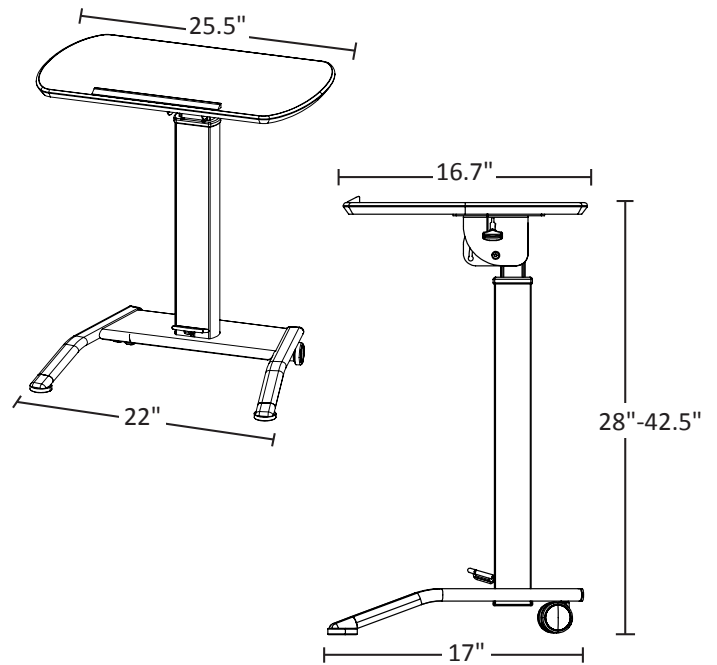

### Product Specifications

<b>Item Number</b>	<b>LX-PNADJ-EPW</b>
<b>Overall Dimensions</b>	25.5" W x 17" D x 28" - 42.5" H
<b>Base Dimensions</b>	22" W x 17" D
<b>Tabletop Dimensions</b>	25.5" W x 16.7" D x .07" H
<b>Item Weight</b>	23.1 lbs
<b>Leg/Base Make</b>	Powder Coated Steel
<b>Height Expansion Make</b>	Aluminum
<b>Tabletop Make</b>	Medium Density Fiberboard (MDF) with Rubber Trim
<b>Tilt</b>	4 Positions; 10°, 20°, 30°, 90°
<b>Paper-Stop Lip</b>	Yes
<b>Height Adjustment Mechanism</b>	Pneumatic Gas Foot Pedal
<b>Weight Capacity</b>	100 lbs
<b>Casters (2)</b>	2" Casters, 2 Stationary Rubber Feet
<b>Shipping Method</b>	Ground
<b>Shipping Carton Dims</b>	34" W x 21" D x 5" H
<b>Shipping Weight</b>	27 lbs
<b>Assembly Required</b>	Yes

<b>Item Number</b>	<b>KBEP-BASE1</b>
<b>Overall Dimensions</b>	0.75" D x 3.25" W x 2.25" H
<b>Battery Slots</b>	1
<b>Input Power</b>	100-240V 50/60Hz (2A)
<b>Output Power (to battery)</b>	25.5V 3.0A
<b>Battery Cell Recharge Time</b>	2 hours
<b>Shipping Method</b>	Ground
<b>Shipping Carton Dimensions*</b>	1 carton; 10" W x 10" D x 2" H
<b>Shipping Weight*</b>	2 lbs.