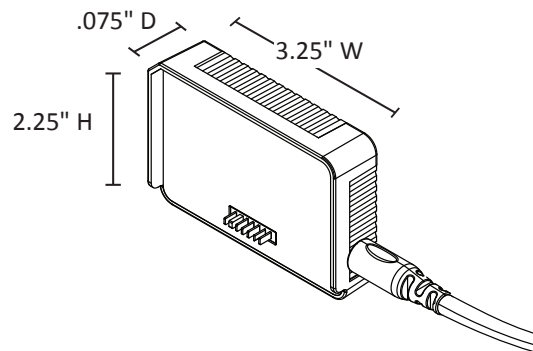

### Product Specifications

<b>Item Number</b>	<b>LX-PNADJ-EPW</b>
<b>Overall Dimensions</b>	25.5" W x 17" D x 28" - 42.5" H
<b>Base Dimensions</b>	22" W x 17" D
<b>Tabletop Dimensions</b>	25.5" W x 16.7" D x .07" H
<b>Item Weight</b>	23.1 lbs
<b>Leg/Base Make</b>	Powder Coated Steel
<b>Height Expansion Make</b>	Aluminum
<b>Tabletop Make</b>	Medium Density Fiberboard (MDF) with Rubber Trim
<b>Tilt</b>	4 Positions; 10°, 20°, 30°, 90°
<b>Paper-Stop Lip</b>	Yes
<b>Height Adjustment Mechanism</b>	Pneumatic Gas Foot Pedal
<b>Weight Capacity</b>	100 lbs
<b>Casters (2)</b>	2" Casters, 2 Stationary Rubber Feet
<b>Shipping Method</b>	Ground
<b>Shipping Carton Dims</b>	34" W x 21" D x 5" H
<b>Shipping Weight</b>	27 lbs
<b>Assembly Required</b>	Yes

<b>Item Number</b>	<b>KBEP-BASE1</b>
<b>Overall Dimensions</b>	0.75" D x 3.25" W x 2.25" H
<b>Battery Slots</b>	1
<b>Input Power</b>	100-240V 50/60Hz (2A)
<b>Output Power (to battery)</b>	25.5V 3.0A
<b>Battery Cell Recharge Time</b>	2 hours
<b>Shipping Method</b>	Ground
<b>Shipping Carton Dimensions*</b>	1 carton; 10" W x 10" D x 2" H
<b>Shipping Weight*</b>	2 lbs.