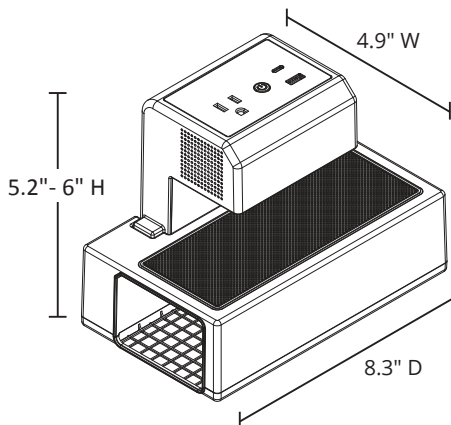

LX-PNADJ-EPW

LX-PNADJ-EPW - PNEUMATIC HEIGHT-ADJUSTABLE LECTERN WITH KWIKBOOST EDGEPOWER™ CHARGING STATION

Product Specifications

Item Number	KBEP-CGR
Overall Dimensions	8.3" D x 4.9" W x 5.2" to 6" H (based on desk clamp setting)
Overall Dimensions (with battery inserted)	10.3" x 4.9" W x 5.2" to 6" H (based on desk clamp setting)
Desk Clamp Adjustment Range	0.7" to 1.5"
AC Outlet	100V-120V, 60Hz, modified sine wave
AC Outlet Continuous Output Power	100W
AC Outlet Peak Output Power	120W (10 minutes)
USB-A port	5V/2.4A (12W) - Quick Charge 3.0 Technology
USB-C PD port	5V/2A (10W), 12V/1.5A (18W)
Controls	Power switch (turns AC outlet on and off)
Device protection	Temperature protection, short circuit protection, self-balancing algorithm, overcharge protection
Output protection	AC/USB outlet protection, power overflow protection, voltage underflow/overflow protection
Shipping Method	Ground
Shipping Carton Dimensions	1 carton; 11" W x 7" D x 8" H
Shipping Weight	3 lbs.