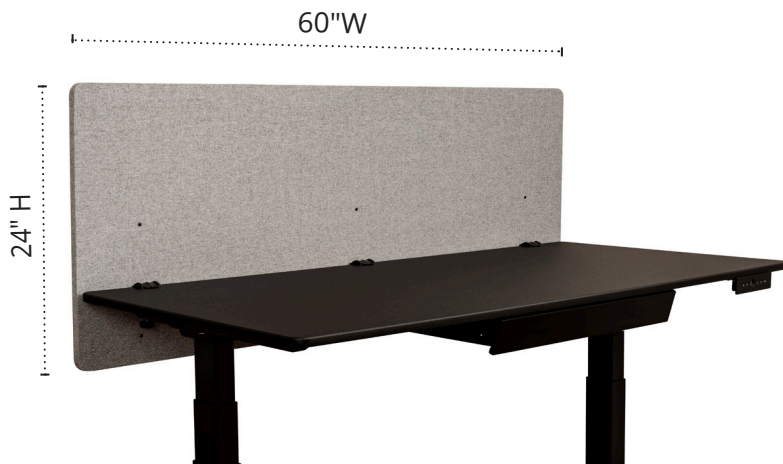

## RECLAIM 60x24 & Two 24x24 Desk Privacy Panel Set in Misty Gray

### Product Specifications

Component Number	RCLM6024MG
Brand	reclaim™
Material	100% Recycled PET - Core: 60% post-consumer - Fabric: 100% post-consumer
Color	Misty Gray
Clamp Material	Powder-Coated Steel
Attachment Method	3 Clamps
NRC Rating	0.85 (85% sound absorbency)
Dimensions	60"W x 24"H x 0.88"D
Actual Panel Weight	11 lbs.
Actual Clamp Weight	1.5 lbs.
Shipping Method	Ground
Shipping Carton Dimensions	Box 1: 66"W x 27"H x 1"D Box 2: 7"W x 4"H x 3"D
Shipping Weight	Box 1: 14 lbs. Box 2: 2 lbs.
Warranty	5 Year Limited Warranty

### Product Specifications

Component Number	RCLM2424MG	
Quantity Included	2	
Brand	reclaim™	
Material	100% Recycled PET - Core: 60% post-consumer - Fabric: 100% post-consumer	
Color	Misty Gray	
Clamp Material	Powder-Coated Steel	
Attachment Method	2 Clamps	
NRC Rating	0.85 (85% sound absorbency)	
Dimensions	24"W x 24"H x 0.88"D	
Actual Panel Weight	5 lbs.	
Actual Clamp Weight	1 lbs.	
Shipping Method	Ground	
Shipping Carton Dimensions	Panel Box 1: 31"W x 27"H x 1"D Clamp Box 1: 5"W x 4"H x 3"D	Panel Box 2: 31"W x 27"H x 1"D Clamp Box 2: 5"W x 4"H x 3"D
Shipping Weight	Panel Box 1: 7 lbs. Clamp Box 1: 1 lbs.	Panel Box 2: 7 lbs. Clamp Box 2: 1 lbs.
Warranty	5 Year Limited Warranty	