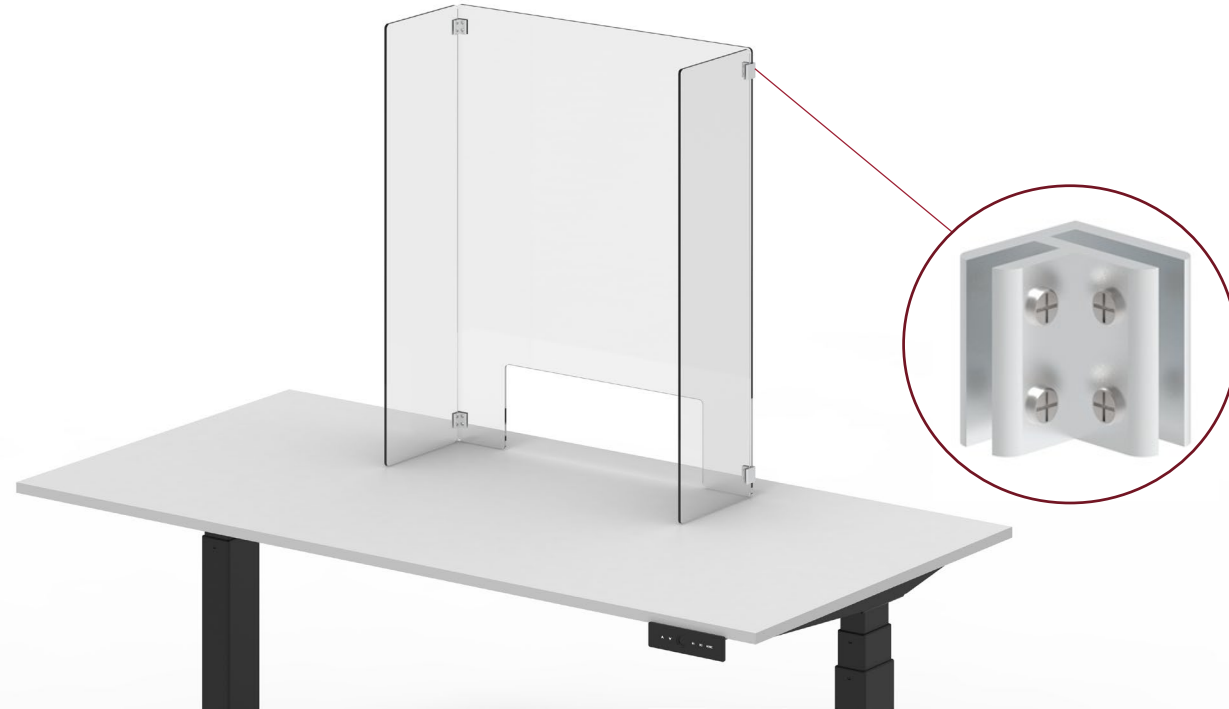

SIDE DESK MOUNT: DIVCL

CLAMP-ON SNEEZE GUARD DESK DIVIDERS

Tool-free, hand-operated side clamp works with desktops and tabletops from 1/4" to 1-3/4" thick

✓ 2 Heights

- 24"
- 30"

✓ 4 Widths

- 24"
- 30"
- 48"
- 60"

TABLETOP SNEEZE GUARD DIVIDERS: DIVTT

FREESTANDING SNEEZE GUARD

Freestanding design for use on desktops and tabletops

- ✓ 2 Heights
 - 24"
 - 30"
- ✓ 4 Widths
 - 24"
 - 30"
 - 48"
 - 60"

TABLETOP SNEEZE GUARD DIVIDERS: DIVTT

Luxor Item	ItemCodeDesc	Height	Width	Color	# of Clamps
DIVTT-2430C	24" x 30" Clear Acrylic Divider w/ 2 Table Top Clamps	30"	24"	Clear	2
DIVTT-3030C	30" x 30" Clear Acrylic Divider w/ 2 Table Top Clamps		30"		
DIVTT-4830C	48" x 30" Clear Acrylic Divider w/ 2 Table Top Clamps		48"		
DIVTT-6030C	60" x 30" Clear Acrylic Divider w/ 3 Table Top Clamps		60"		
DIVTT-2424C	24" x 24" Clear Acrylic Divider w/ 2 Table Top Clamps	24"	24"		2
DIVTT-3024C	30" x 24" Clear Acrylic Divider w/ 2 Table Top Clamps		30"		
DIVTT-4824C	48" x 24" Clear Acrylic Divider w/ 2 Table Top Clamps		48"		
DIVTT-6024C	60" x 24" Clear Acrylic Divider w/ 3 Table Top Clamps		60"		

COUNTER SNEEZE GUARDS: DIVCU

FREESTANDING COUNTER SNEEZE GAURDS

Freestanding design for use for retail, reception desks, mobile workstations, and more

- ✓ 16" W x 6" H cutout passthrough for documents, credit cards, and more
- ✓ 2 Items
- ✓ 1 Height
 - 30"
- ✓ 2 Widths
 - 24"
 - 30"