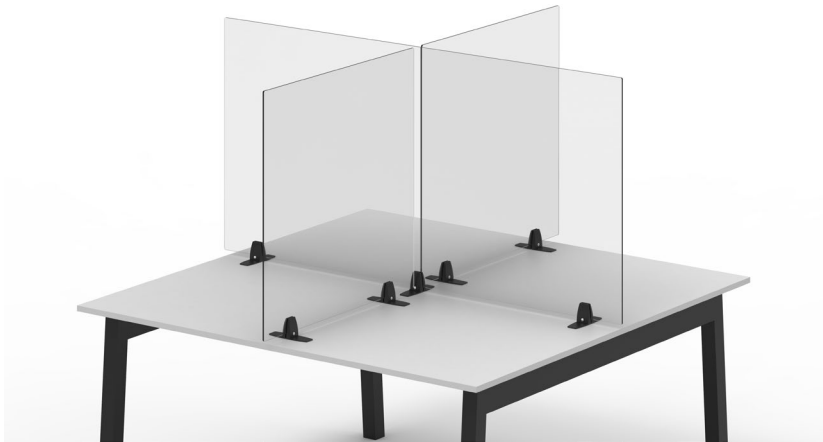

SIDE DESK MOUNT: DIVCL

Luxor Item	ItemCodeDesc	Height	Width	Color	# of Clamps
DIVCL-2430C	24" x 30" Clear Acrylic Divider w/ 2 Side Desk Clamps	30"	24"	Clear	2
DIVCL-3030C	30" x 30" Clear Acrylic Divider w/ 2 Side Desk Clamps		30"		
DIVCL-4830C	48" x 30" Clear Acrylic Divider w/ 2 Side Desk Clamps		48"		
DIVCL-6030C	60" x 30" Clear Acrylic Divider w/ 3 Side Desk Clamps		60"		
DIVCL-2424C	24" x 24" Clear Acrylic Divider w/ 2 Side Desk Clamps	24"	24"		2
DIVCL-3024C	30" x 24" Clear Acrylic Divider w/ 2 Side Desk Clamps		30"		
DIVCL-4824C	48" x 24" Clear Acrylic Divider w/ 2 Side Desk Clamps		48"		
DIVCL-6024C	60" x 24" Clear Acrylic Divider w/ 3 Side Desk Clamps		60"		

TABLETOP SNEEZE GUARD DIVIDERS: DIVTT

FREESTANDING SNEEZE GUARD

Freestanding design for use on desktops and tabletops

- ✓ 2 Heights
 - 24"
 - 30"
- ✓ 4 Widths
 - 24"
 - 30"
 - 48"
 - 60"

TABLETOP SNEEZE GUARD DIVIDERS: DIVTT

Luxor Item	ItemCodeDesc	Height	Width	Color	# of Clamps
DIVTT-2430C	24" x 30" Clear Acrylic Divider w/ 2 Table Top Clamps	30"	24"	Clear	2
DIVTT-3030C	30" x 30" Clear Acrylic Divider w/ 2 Table Top Clamps		30"		
DIVTT-4830C	48" x 30" Clear Acrylic Divider w/ 2 Table Top Clamps		48"		
DIVTT-6030C	60" x 30" Clear Acrylic Divider w/ 3 Table Top Clamps		60"		
DIVTT-2424C	24" x 24" Clear Acrylic Divider w/ 2 Table Top Clamps	24"	24"		2
DIVTT-3024C	30" x 24" Clear Acrylic Divider w/ 2 Table Top Clamps		30"		
DIVTT-4824C	48" x 24" Clear Acrylic Divider w/ 2 Table Top Clamps		48"		
DIVTT-6024C	60" x 24" Clear Acrylic Divider w/ 3 Table Top Clamps		60"		

COUNTER SNEEZE GUARDS: DIVCU

FREESTANDING COUNTER SNEEZE GAURDS

Freestanding design for use for retail, reception desks, mobile workstations, and more

- ✓ 16" W x 6" H cutout passthrough for documents, credit cards, and more
- ✓ 2 Items
- ✓ 1 Height
 - 30"
- ✓ 2 Widths
 - 24"
 - 30"