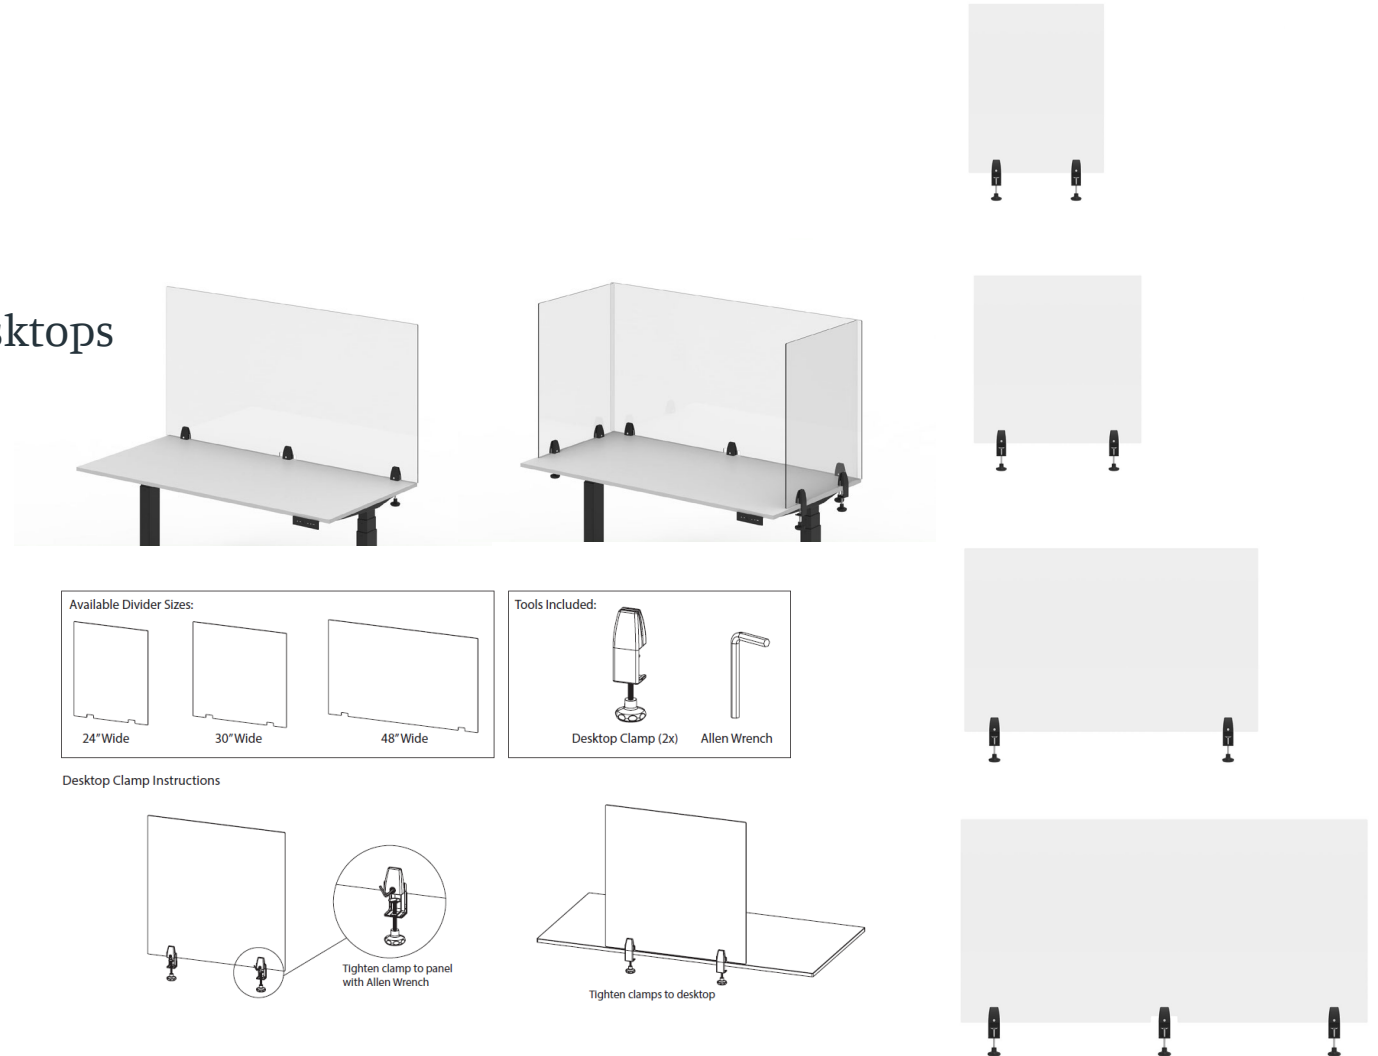

SIDE DESK MOUNT: DIVCL

CLAMP-ON SNEEZE GUARD DESK DIVIDERS

Tool-free, hand-operated side clamp works with desktops and tabletops from 1/4" to 1-3/4" thick

✓ 2 Heights

- 24"
- 30"

✓ 4 Widths

- 24"
- 30"
- 48"
- 60"

SIDE DESK MOUNT: DIVCL

Luxor Item	ItemCodeDesc	Height	Width	Color	# of Clamps
DIVCL-2430C	24" x 30" Clear Acrylic Divider w/ 2 Side Desk Clamps	30"	24"	Clear	2
DIVCL-3030C	30" x 30" Clear Acrylic Divider w/ 2 Side Desk Clamps		30"		
DIVCL-4830C	48" x 30" Clear Acrylic Divider w/ 2 Side Desk Clamps		48"		
DIVCL-6030C	60" x 30" Clear Acrylic Divider w/ 3 Side Desk Clamps		60"		
DIVCL-2424C	24" x 24" Clear Acrylic Divider w/ 2 Side Desk Clamps	24"	24"		2
DIVCL-3024C	30" x 24" Clear Acrylic Divider w/ 2 Side Desk Clamps		30"		
DIVCL-4824C	48" x 24" Clear Acrylic Divider w/ 2 Side Desk Clamps		48"		
DIVCL-6024C	60" x 24" Clear Acrylic Divider w/ 3 Side Desk Clamps		60"		

CUBICLE WALL EXTENDERS: DIVWT

CLAMP-ON CUBICLE WALL EXTENDERS

Tool-free, hand-operated top clamp works with cubicle from 1.13" to 2.13" thick

- ✓ 2 Heights
 - 24"
 - 30"
- ✓ 4 Widths
 - 24"
 - 30"
 - 48"
 - 60"

TABLETOP SNEEZE GUARD DIVIDERS: DIVTT

FREESTANDING SNEEZE GUARD

Freestanding design for use on desktops and tabletops

- ✓ 2 Heights
 - 24"
 - 30"
- ✓ 4 Widths
 - 24"
 - 30"
 - 48"
 - 60"

TABLETOP SNEEZE GUARD DIVIDERS: DIVTT