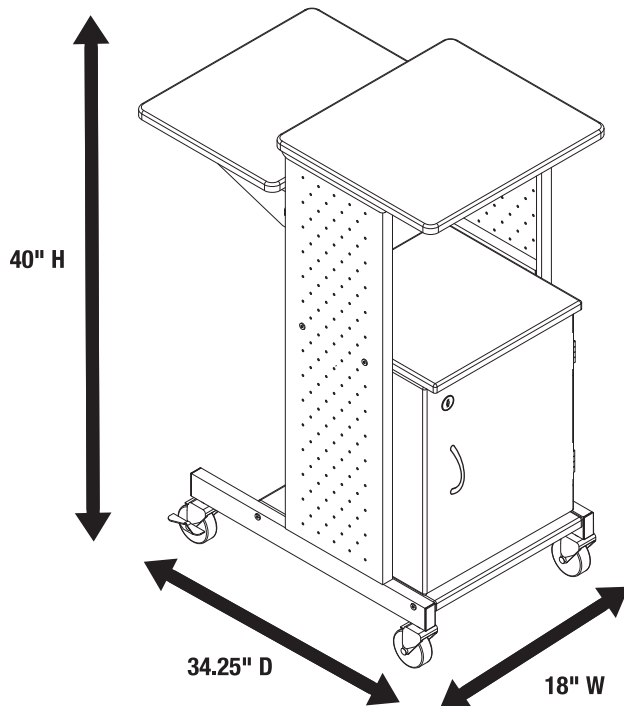

# WPS4C - MOBILE PRESENTATION STATION WITH CABINET

**Product Specifications:**

Item Number	WPS4C
Frame Material	Steel
Frame Color	Black
Shelf Material	MDF with PVC surface
Shelf Color	Light Gray
Overall Dimensions	34.25"W x 18"D x 40"H
Weight	60.6 lbs.
Top Shelf Dimensions	16" x 18"
Middle Shelf 1 Dimensions	18.5" x 18"
Middle Shelf 2 Dimensions	15" x 14.25"
Bottom Shelf Dimensions	24.6" x 15"
Interior Cabinet Dimensions	13.4"W x 13.3"D x 18.3"H
Electric Included	No
Casters	Four 3" casters; two casters include locking brakes
Weight Capacity	110 lbs. evenly distributed
Ship Method	Ground
Shipping Carton Dims	Box 1: 36.6"W x 28.1"D x 4.3"H    Box 2: 21.4"W x 19.1"D x 3"H
Shipping Weight	Box 1: 52 lbs.    Box 2: 16 lbs.
Assembly Required	Yes