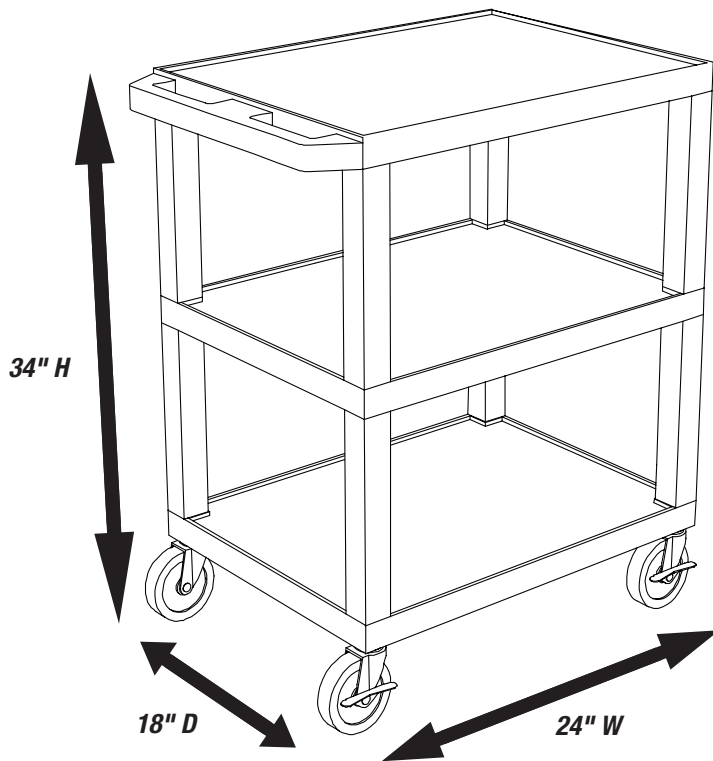

# WT34S - TUFFY UTILITY CART - THREE SHELVES

**Product Specifications:**

<b>Item Number</b>	WT34S
<b>Material</b>	Injection Molded Thermoplastic Resin <b>Legs:</b> Polyvinyl Chloride (PVC) <b>Shelves:</b> High Density Polyethylene (HDPE)
<b>Color Options</b>	Black, Gray, Putty, Red, Burgundy, Blue, Yellow, Orange, Hunter Green, Green, Purple, Navy
<b>Cart Dimensions</b>	24" W x 18" D x 34" H
<b>Weight</b>	22 lbs.
<b>Shelf Quantity</b>	Three
<b>Shelf Dimensions</b>	24" W x 18" D
<b>Distance Between Shelves</b>	12"
<b>Casters (4)</b>	4" full swivel, silent roll, and ball-bearing; two casters include locking brakes
<b>Made in USA</b>	Yes
<b>Ship Method</b>	Freight
<b>Shipping Carton Dims</b>	1 carton; 28" W x 19" D x 10" H
<b>Shipping Weight</b>	22 lbs.
<b>Assembly Required</b>	Yes