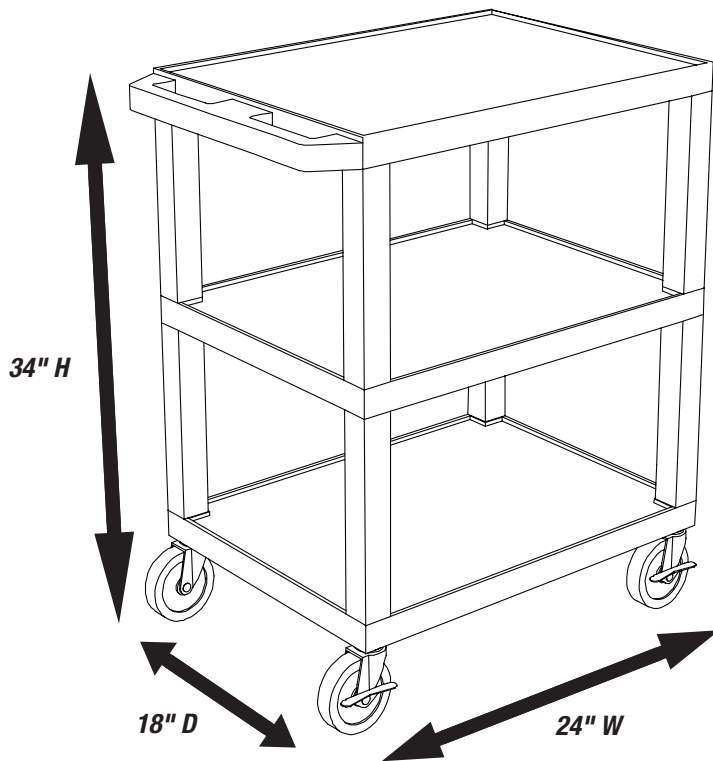

WT34S - TUFFY UTILITY CART - THREE SHELVES

Product Specifications:

Item Number	WT34S
Material	Injection Molded Thermoplastic Resin Legs: Polyvinyl Chloride (PVC) Shelves: High Density Polyethylene (HDPE)
Color Options	Black, Gray, Putty, Red, Burgundy, Blue, Yellow, Orange, Hunter Green, Green, Purple, Navy
Cart Dimensions	24" W x 18" D x 34" H
Weight	22 lbs.
Shelf Quantity	Three
Shelf Dimensions	24" W x 18" D
Distance Between Shelves	12"
Casters (4)	4" full swivel, silent roll, and ball-bearing; two casters include locking brakes
Made in USA	Yes
Ship Method	Freight
Shipping Carton Dims	1 carton; 28" W x 19" D x 10" H
Shipping Weight	22 lbs.
Assembly Required	Yes