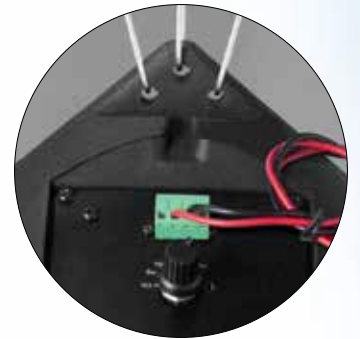

## NEW MOUNT & BACK PLATE DESIGN

For the M8764 Mercury Pendant Speaker and MSUB10 Sub Only

- Two 20' Gripple Seismic Restraint Wires provided for optimum safety
- Allows flexibility in mounting to various ceiling situations. Placement of speaker can be EXACT!
- NEW detachable speaker input plug
- Selectable Switch