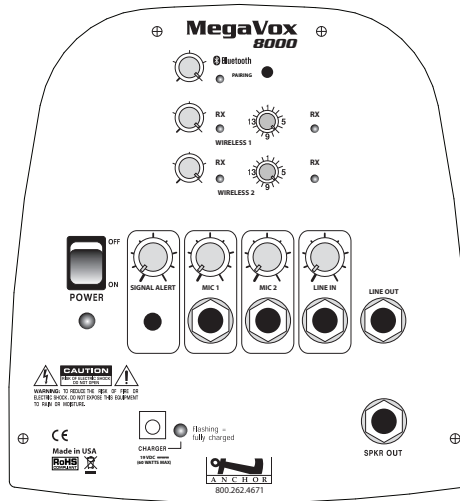

 Bluetooth

MegaVox Pro

Public Address System

THERE FOR ALL YOUR PUBLIC ADDRESS NEEDS

- Reaches a Distance of 100 Yards
- Lightweight - Only 15lbs
- Powerful Horn Amplifier
- Optimal for Voice Amplification
- Up to Two Optional Built-in Wireless Receivers
- Comes with Standard Built-in Bluetooth
- Built-in Rechargeable Battery
- Signal Alert Button

With the MegaVox Pro you're ready for any situation . . . it's lightweight, loud & easy to carry. Just grab it and go!

Features

- True AC/DC, 110/220V power supply
- Reaches a distance of 100 yards
- Lightweight - Only 15 lbs
- High-efficiency re-entrant horn driver
- Powerful horn amplifier
- Up to two built-in 16-channel UHF wireless receivers
- Comes with standard built-in Bluetooth
- Built-in rechargeable battery runs up to 10 hours on a charge
- Microphone with coil cord
- Signal alert button
- External speaker output
- External output powers optional MegaVox Pro companion speaker
- Durable injection-molded case is tough, fade resistant & UV treated
- Speaker stand receptacle molded into case bottom