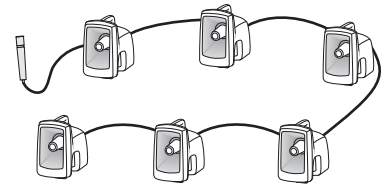

With the MegaVox Pro you're ready for any situation . . . it's lightweight, loud & easy to carry. Just grab it and go!

Features

- True AC/DC, 110/220V power supply
- Reaches a distance of 100 yards
- Lightweight - Only 15 lbs
- High-efficiency re-entrant horn driver
- Powerful horn amplifier
- Up to two built-in 16-channel UHF wireless receivers
- Comes with standard built-in Bluetooth
- Built-in rechargeable battery runs up to 10 hours on a charge
- Microphone with coil cord
- Signal alert button
- External speaker output
- External output powers optional MegaVox Pro companion speaker
- Durable injection-molded case is tough, fade resistant & UV treated
- Speaker stand receptacle molded into case bottom

(MEGA-8000U2 Back Panel Shown)

MEGA VOX MODELS

- MEGA-8000 MegaVox with Bluetooth
- MEGA-8000U1 MegaVox with Bluetooth & 1 built-in wireless receiver
- MEGA-8000U2 MegaVox with Bluetooth & 2 built-in wireless receivers
- MEGA-8001 Unpowered companion speaker

UHF WIRELESS

- WH-8000 Wireless handheld microphone/transmitter (540-570 MHz)
- WB-8000 Wireless body-pack transmitter (540-570 MHz) (requires handsfree microphone) Microphone options include:
Over-the-Ear/EM-TA4F, Lapel/LM-60, Collar/CM-60, Headband/HBM-TA4F

MEGA VOX PRO DAISY-CHAIN DAISY-CHAIN READY • CONNECT MULTIPLE SYSTEMS

SIMPLE LINE-OUT TO LINE-IN CONNECTION EXPANDS YOUR COVERAGE

TECHNICAL SPECIFICATIONS

Rated Power Output	20 watts	Inputs	
Max SPL @ Rated Power	119 dB @ 1 meter	Line	Hi-Z, unbalanced, 1/4"-phone
Frequency Response	400 Hz - 10 kHz	Mic 1	Lo-Z, unbalanced, 1/4"-phone (used for wireless on MEGA-6000U1)
Charger (RC-6000)	19V DC/universal input (100Vac - 240Vac, 50 - 63Hz)	Mic 2	Lo-Z, unbalanced, 1/4"-phone
Battery	12 volt rechargeable, 5 AH	Outputs	
Dimensions (HWD)	13" x 9" x 14" (33 x 23 x 36 cm)	Line (post fader)	Lo-Z, 1/4"-phone
Weight	15lbs / 6.8 Kg	Speaker Out	4Ω, unswitched, 1/4"-phone