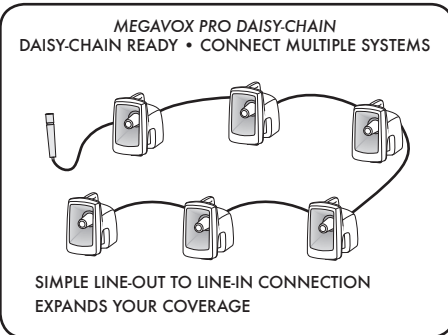

TECHNICAL SPECIFICATIONS

Rated Power Output	20 watts	Inputs	
Max SPL @ Rated Power	119 dB @ 1 meter	Line	Hi-Z, unbalanced, 1/4"-phone
Frequency Response	400 Hz - 10 kHz	Mic 1	Lo-Z, unbalanced, 1/4"-phone (used for wireless on MEGA-6000U1)
Charger (RC-6000)	19V DC/universal input (100Vac - 240Vac, 50 - 63Hz)	Mic 2	Lo-Z, unbalanced, 1/4"-phone
Battery	12 volt rechargeable, 5 AH	Outputs	
Dimensions (HWD)	13" x 9" x 14" (33 x 23 x 36 cm)	Line (post fader)	Lo-Z, 1/4"-phone
Weight	15lbs / 6.8 Kg	Speaker Out	4Ω, unswitched, 1/4"-phone

205 Westwood Ave, Long Branch, NJ 07740
Phone: 866-94 BOARDS (26273) / (732)-222-1511
Fax: (732)-222-7088 | E-mail: sales@touchboards.com

(Features & Specifications Subject to Change Without Notice)

Anchor Audio, Inc.
Portable Sound Systems • Carlsbad, California

800.262.4671
www.anchoraudio.com