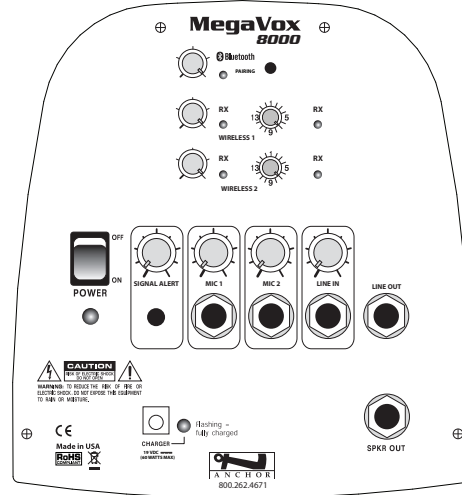

MegaVox PRO PA System

MADE IN USA

SIX YEAR WARRANTY

Technical Specifications

Thousands report the MegaVox PRO as the most reliable Public Address system on the market. Emergency responders like its signal alert siren, wired microphone and convenient shoulder strap. Coaches, band directors and auctioneers appreciate the Bluetooth capability, flexibility of the AC/DC operation and the range of the wireless microphones.

With the MegaVox Pro you're ready for any situation . . . it's lightweight, loud & easy to carry. Just grab it and go!

Features

True AC/DC, 110/220V power supply

Reaches a distance of 100 yards

Lightweight - Only 15 lbs

High-efficiency re-entrant horn driver

Powerful horn amplifier

Up to two built-in 16-channel UHF wireless receivers

Comes with standard built-in Bluetooth

Built-in rechargeable battery runs up to 10 hours on a charge

Microphone with coil cord

Signal alert button

External speaker output

External output powers optional MegaVox Pro companion speaker

Durable injection-molded case is tough, fade resistant & UV treated

Speaker stand receptacle molded into case bottom

(MEGA-8000U2 Back Panel Shown)

MEGA VOX MODELS

MEGA-8000	MegaVox with Bluetooth
MEGA-8000U1	MegaVox with Bluetooth & 1 built-in wireless receiver
MEGA-8000U2	MegaVox with Bluetooth & 2 built-in wireless receivers
MEGA-8001	Unpowered companion speaker

UHF WIRELESS

WH-8000	Wireless handheld microphone/transmitter (540-570 MHz)
WB-8000	Wireless body-pack transmitter (540-570 MHz) (requires handsfree microphone) Microphone options include: Over-the-Ear/EM-TA4F, Lapel/LM-60, Collar/CM-60, Headband/HBM-TA4F