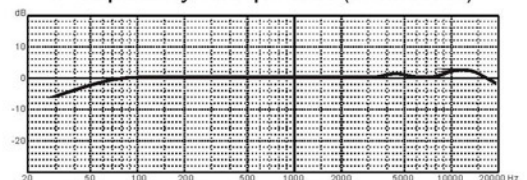

Accessories

- Supplied with HM-7 elastic suspension shock mount and HM-8 swivel adaptor mount
- Supplied with CM-1 foam wind screen
- Supplied with PS-3 power supply
- Supplied with 25ft.(7.5m) special cable with 7 pin connector on each end
- Supplied with Φ6.5mm X 1.8m power cable

Frequency Response (Cardioid)