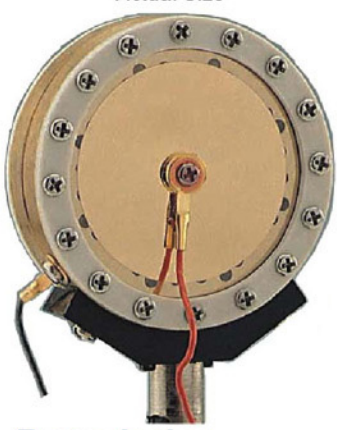

Actual Size

Superlux[®] CM-H8G

Large Diaphragm Condenser Microphone With Multiple Polar Pattern Flexibility

Description

The CM-H8G is a true large 1" diaphragm microphone coupled to tube circuitry to give a rich, natural sound, yet also offering the added advantage of a truly flexible pick-up pattern. Nine different polar patterns, from Omni through Cardioid to Fig. 8, can be easily selected by the user, giving it unparalleled versatility in broadcast, studio and live sound applications. Careful craftsmanship gives this microphone its extraordinary dynamic range and warm, natural sound blending the best of classic tube heritage with the latest in modern state-of-the-art studio condenser microphone engineering at a very attractive price.

Features

- Large 1" diameter, ultra-thin 3um membrane gold evaporated capsule
- Switchable polar pattern (9 patterns available)
- Flat wide frequency response and extraordinarily wide dynamic range
- Tube circuits, providing true natural sound quality
- Microphone and accessories packaged in a durable aluminum case

Specifications

- Type: Condenser Microphone
- Element: Pressure Gradient
- Polar Pattern: Omni/Cardioid/"8"
- Frequency Response: 30~20000 Hz
- Sensitivity: 25/40/25 mv/pa
- Rated Impedance: 200Ω
- Equivalent Noise Level: 18/14/dB (A weighted IEC/DIN651)
- Max. SPL: 146/142dB (THD ≤ 1% 1000Hz)
- External Power Supply: PS-3 power supply
- Microphone Cable: 25ft. (7.5m) Special Cable with 7 Pin Connector on Each End
- Dimensions: Φ55x200mm
- Weight: 550 g (single microphone)

Supplied with
CM-1

Supplied with HM-7

Supplied with PS-3

CM-H8G

Supplied with
HM-8

Accessories

- Supplied with HM-7 elastic suspension shock mount and HM-8 swivel adaptor mount
- Supplied with CM-1 foam wind screen
- Supplied with PS-3 power supply
- Supplied with 25ft.(7.5m) special cable with 7 pin connector on each end
- Supplied with Φ6.5mm X 1.8m power cable