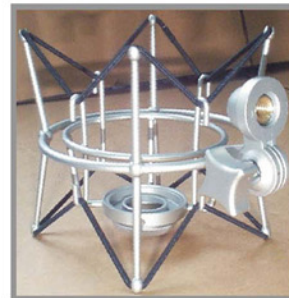

Actual Size

Superlux[®] CM-H8G

Large Diaphragm Condenser Microphone With Multiple Polar Pattern Flexibility

Description

The CM-H8G is a true large 1" diaphragm microphone coupled to tube circuitry to give a rich, natural sound, yet also offering the added advantage of a truly flexible pick-up pattern. Nine different polar patterns, from Omni through Cardioid to Fig. 8, can be easily selected by the user, giving it unparalleled versatility in broadcast, studio and live sound applications. Careful craftsmanship gives this microphone its extraordinary dynamic range and warm, natural sound blending the best of classic tube heritage with the latest in modern state-of-the-art studio condenser microphone engineering at a very attractive price.

Features

- Large 1" diameter, ultra-thin 3um membrane gold evaporated capsule
- Switchable polar pattern (9 patterns available)
- Flat wide frequency response and extraordinarily wide dynamic range
- Tube circuits, providing true natural sound quality
- Microphone and accessories packaged in a durable aluminum case

Specifications

- Type: Condenser Microphone
- Element: Pressure Gradient
- Polar Pattern: Omni/Cardioid/"8"
- Frequency Response: 30~20000 Hz
- Sensitivity: 25/40/25 mv/pa
- Rated Impedance: 200Ω
- Equivalent Noise Level: 18/14/dB (A weighted IEC/DIN651)
- Max. SPL: 146/142dB (THD ≤ 1% 1000Hz)
- External Power Supply: PS-3 power supply
- Microphone Cable: 25ft. (7.5m) Special Cable with 7 Pin Connector on Each End
- Dimensions: Φ55x200mm
- Weight: 550 g (single microphone)

Supplied with
CM-1

Supplied with HM-7

Supplied with PS-3

CM-H8G

Supplied with
HM-8

Accessories

- Supplied with HM-7 elastic suspension shock mount and HM-8 swivel adaptor mount
- Supplied with CM-1 foam wind screen
- Supplied with PS-3 power supply
- Supplied with 25ft.(7.5m) special cable with 7 pin connector on each end
- Supplied with Φ6.5mm X 1.8m power cable