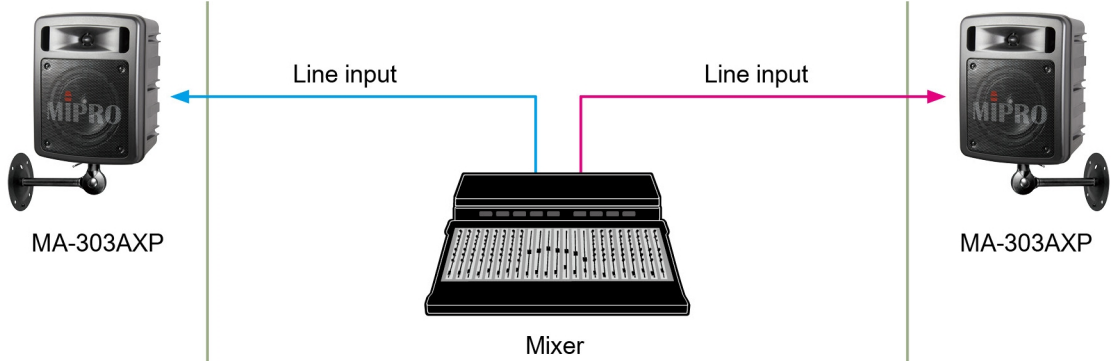

MA-303AXP Active Speaker (Line input ) Application # 1- Mixer output to MA-303AXP line input

MA-303AXP Active Speaker (Line input) Application # 2 - MA-909 line output to MA-303AXP line input

MA-303AXP Active Speaker (Line input ) Application # 3 - MA-303 line output to MA-303AXP line input