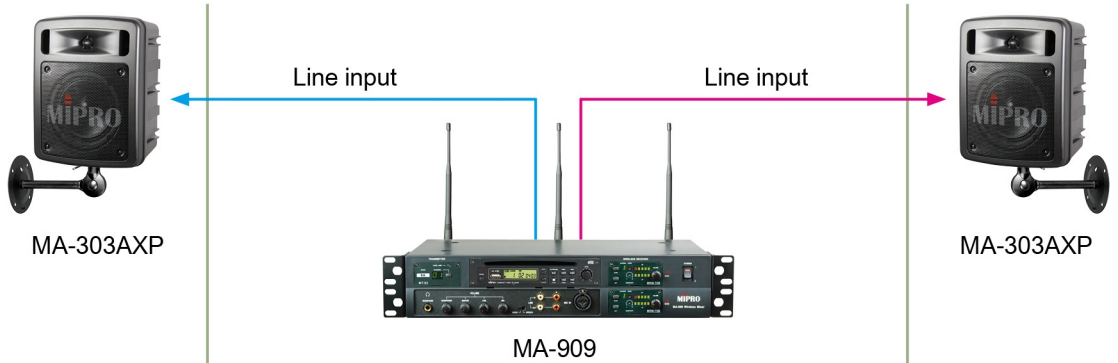

MA-303AXP Active Speaker (Line input ) Application # 1- Mixer output to MA-303AXP line input

MA-303AXP Active Speaker (Line input) Application # 2 - MA-909 line output to MA-303AXP line input

MA-303AXP Active Speaker (Line input ) Application # 3 - MA-303 line output to MA-303AXP line input