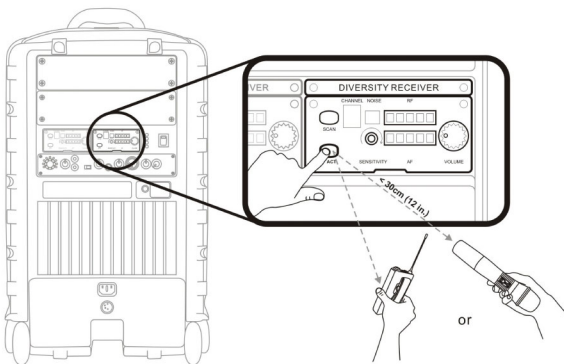

Applications

MB-70 Rechargeable Battery (12V / 4.5AH) (2 MB-70 required)

SC-80 Storage Cover with side pouch

MA-808EXP Passive MA-808 extension speaker

ACT "SYNC"

Wireless Volume Control

MA-808 Specifications: