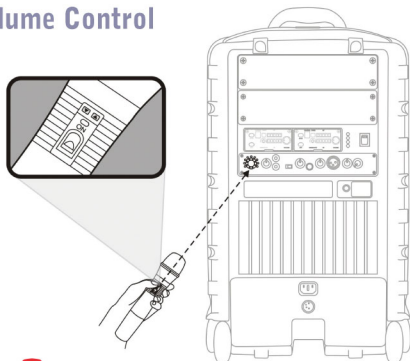

Applications

MB-70 Rechargeable Battery (12V / 4.5AH) (2 MB-70 required)

SC-80 Storage Cover with side pouch

MA-808EXP Passive MA-808 extension speaker

ACT "SYNC"

Wireless Volume Control

MA-808 Specifications: