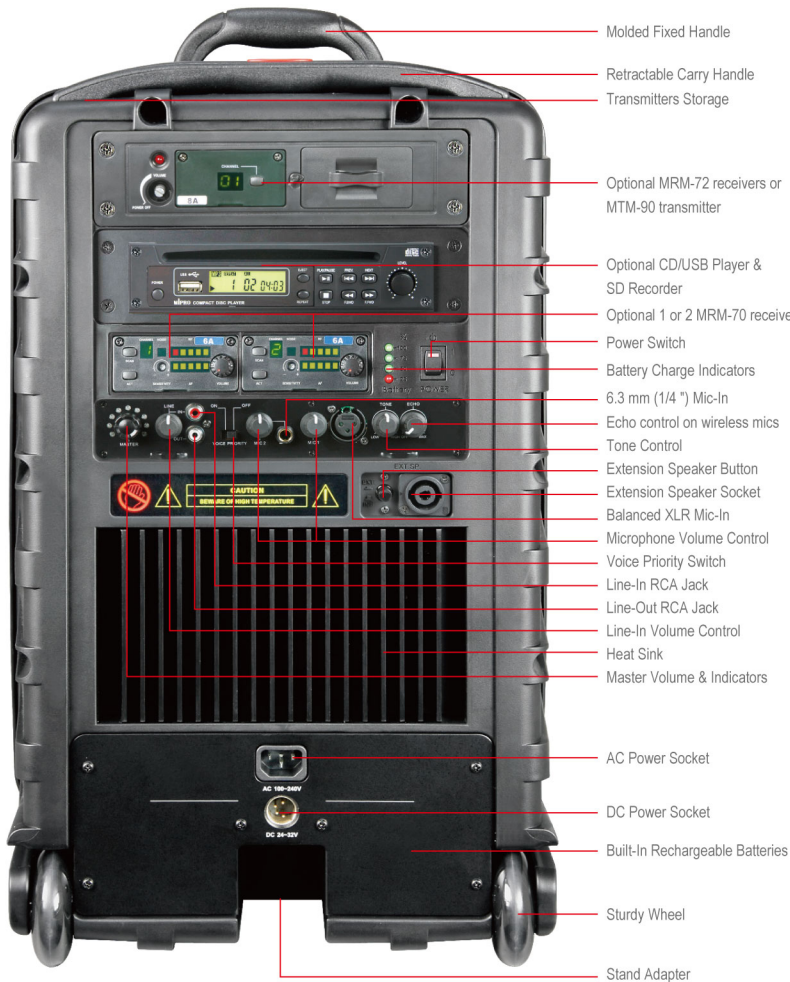

Model shown with accessories

- Molded Fixed Handle
- Retractable Carry Handle
- Transmitters Storage
- Optional MRM-72 receivers or MTM-90 transmitter
- Optional CD/USB Player & SD Recorder
- Optional 1 or 2 MRM-70 receivers
- Power Switch
- Battery Charge Indicators
- 6.3 mm (1/4") Mic-In
- Echo control on wireless mics
- Tone Control
- Extension Speaker Button
- Extension Speaker Socket
- Balanced XLR Mic-In
- Microphone Volume Control
- Voice Priority Switch
- Line-In RCA Jack
- Line-Out RCA Jack
- Line-In Volume Control
- Heat Sink
- Master Volume & Indicators
- AC Power Socket
- DC Power Socket
- Built-In Rechargeable Batteries
- Sturdy Wheel
- Stand Adapter

Optional Accessories & Replacement Parts

UHF 16-Channel Diversity Receiver Modules

CD / USB Player Module

UHF 16-Channel Wireless Interlinking Transmitter

Interlinks multiple MIPRO MA-808 portables wirelessly to expand coverage and extend range