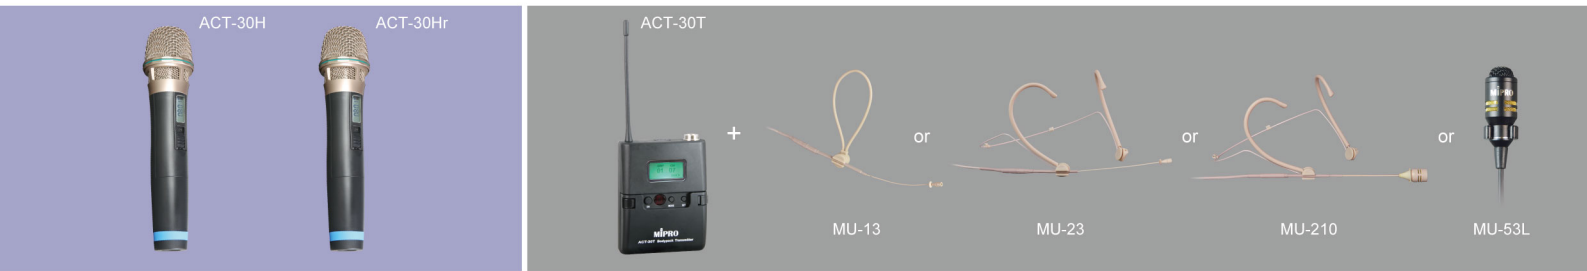

MA-808 Portable Sound System

Flagship Portable Audio System for Large Events

The solution for large indoor & outdoor events is here!

MIPRO, the worldwide leader in portable wireless public address technology, introduces MA-808. The MA-808 is compact, lightweight, powerful and can be used almost anywhere.

Key Features

- Huge 267-watt power and up to 123dB SPL of loud and clear sound for crowds up to 2,000
- Class-D & AB amplifiers drive 1.5" titanium compression driver and 10" neodymium woofer speakers
- Up to 4 optional plug & play diversity receiver modules and CD / USB player with remote control
- Industry's easiest and fastest channel set-up using MIPRO AutoScan and ACT sync technology
- Industry's only MTM-90 wireless interlinking transmitter option to interlink multiple MIPRO MA-808 portables wirelessly to extend transmission range and expand coverage
- Master Volume Control can be manually controlled or wireless via an innovative, industry's only ACT-30Hr Handheld Transmitter Microphone instead of a separate control
- Retractable handle and sturdy wheels for easy transport
- Active limiter – keeps sounds clean when driven hard
- A voice priority feature that mutes the music when mic is used
- Echo effect control so singers sound fuller and richer
- Speakon-connector powers a passive extension speaker
- Built-in storage compartments for 2 handhelds or bodypacks
- Line-input for external iPod / MP3 / CD player, output for external recordings
- A smart 4-segment battery meter for accurate battery reading and charging status
- Operates up to 6 hours on a charge, or plug it in for continuous use
- Suitable for tripod, floor or desk mount
- Weights only 20.5 kg / 45 lbs – loaded