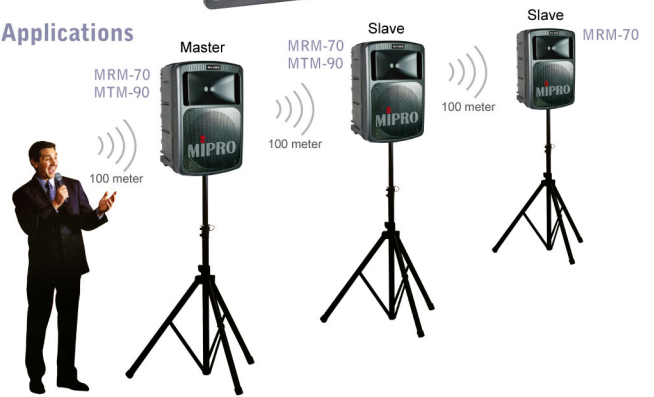

Key Features

- Huge 267-watt power and up to 123dB SPL of loud and clear sound for crowds up to 2,000
- Class-D & AB amplifiers drive 1.5" titanium compression driver and 10" neodymium woofer speakers
- Up to 4 optional plug & play diversity receiver modules and CD / USB player with remote control
- Industry's easiest and fastest channel set-up using MIPRO AutoScan and ACT sync technology
- Industry's only MTM-90 wireless interlinking transmitter option to interlink multiple MIPRO MA-808 portables wirelessly to extend transmission range and expand coverage
- Master Volume Control can be manually controlled or wireless via an innovative, industry's only ACT-30Hr Handheld Transmitter Microphone instead of a separate control
- Retractable handle and sturdy wheels for easy transport
- Active limiter – keeps sounds clean when driven hard
- A voice priority feature that mutes the music when mic is used
- Echo effect control so singers sound fuller and richer
- Speakon-connector powers a passive extension speaker
- Built-in storage compartments for 2 handhelds or bodypacks
- Line-input for external iPod / MP3 / CD player, output for external recordings
- A smart 4-segment battery meter for accurate battery reading and charging status
- Operates up to 6 hours on a charge, or plug it in for continuous use
- Suitable for tripod, floor or desk mount
- Weights only 20.5 kg / 45 lbs – loaded

Optional Accessories & Replacement Parts

UHF 16-Channel Diversity Receiver Modules

CD / USB Player Module

UHF 16-Channel Wireless Interlinking Transmitter

Interlinks multiple MIPRO MA-808 portables wirelessly to expand coverage and extend range

Applications

MB-70 Rechargeable Battery (12V / 4.5AH) (2 MB-70 required)

SC-80 Storage Cover with side pouch

MA-808EXP Passive MA-808 extension speaker

ACT "SYNC"

Wireless Volume Control

MA-808 Specifications: