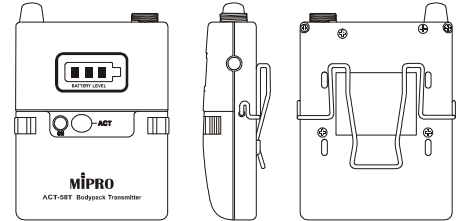

Microphone Capsules

MU-23	Omni-directional Headworn Microphone (beige, fixed connector)
MU-23d	Omni-directional Headworn Microphone (beige, detachable cont)
MU-210	Uni-directional Headworn Microphone (beige, fixed connector)
MU-210d	Uni-directional Headworn Microphone (beige, detachable cont.)
MU-53L | MU-53LS	Uni-directional Lavalier Microphone (black | beige)
MU-55L | MU-55LS	Omni-directional Lavalier Microphone (black | beige)
MU-53HN	Uni-directional Headworn Microphone (black | beige)
MU-55HN	Omni-directional Headworn Microphone (black | beige)
VM-10L	Violin/Viola Microphone Set
VM-10C	Cello Microphone Set
VM-10D	Double Bass Microphone Set
CM-10E	Erhu Microphone Set