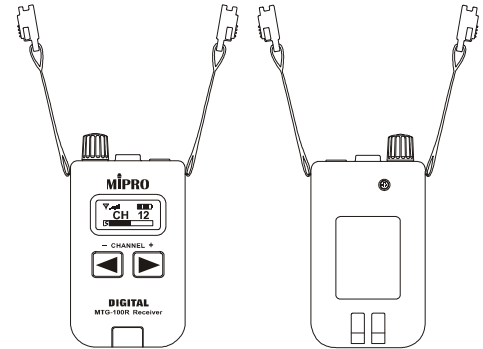

This system is ideal for small to large, indoor or outdoor applications for guides, interpreters or presenters to communicate effectively to a group of people, rejecting irritating surrounding noise.

Key Features

- Built-in rechargeable lithium battery for long time continuous use.
- PC controllable Channel-Lock to prevent accidental change.
- Convenient 4, 12 or 28-slot storage and charger carry case for easy charging, storage and manage inventory.
- Ethernet interface allows system setting and management.
- Operates on user license-free ISM bands: EU 863 – 865 MHz and USA 926 – 928 MHz.
- Up to 100 m (330 ft) line-of-sight reception range.
- Interference-free from Bluetooth, Wi-Fi and 2.4 GHz wireless transmission.
- Digital technology enables secure audio transmission, preventing unauthorized listening.
- Digital technology ensures crystal-clear audio quality and listeners have the best tour experience.
- Industry's only true diversity technology for exceptional reception quality.
- Durable, ultra-lightweight and pocket-sized portable receiver and transmitter. Incredibly easy to set-up and use.
- Industry's only auto shut-off timer for saving power consumption to extend the operation time.
- Backlit LCD screen displays all relevant parameters.

Transmitters

MTG-100T	Digital Portable Transmitter

Accessories

MTG-100C-4	4-Slot Charger
MTG-100C-12	12-Slot Storage and Charger Carry Case
MTG-100C-28	28-Slot Storage and Charger Carry Case
E-5S	Single-sided Earphone
E-10S	Stereo Earphones
E-20S	Stereo Earphones

Technical Specifications

Frequency Range	CEPT/EU: 863 – 865 MHz | USA: 926 – 928 MHz
Modulation	Digital modulation
Preset Channels	16
Switching Bandwidth	2 MHz
Channel Grid	125 kHz
Sensitivity	Approx. -90 dBm
Operating Range	Approx. 100 meters | 330 feet (line-of-sight)
Frequency Response	50 Hz – 10 kHz
Power Supply	Built-in high capacity lithium polymer rechargeable battery. Replaceable.
Operating Time	> 12 hours
Automatic Shut-off Time	10 minutes – 42 hours (programmable with software)
Dimensions (W × H × D)	45 × 84 × 21 mm / 1.8 × 3.3 × 0.8 "
Weight	Approx. 65 g / 2.3 oz (Li-poly battery included)

MIPRO Electronics Co., Ltd

Headquarters: 814 Pei-kang Road, Chiayi, 60096, Taiwan
Tel: +886.5.238.0809 | Fax: +886.5.238.0803
www.mipro.com.tw | mipro@mipro.com.tw