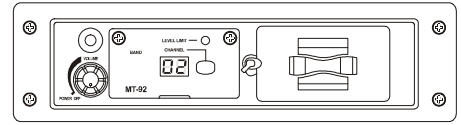

MTM-92 Interlinking Transmitter Module

Key Features

- 16 selectable channels.
- Numeric LED display.
- Modularized design allows easy installation and replacement.
- Fits MA-708 or MA-808 portables.

Related Products

MA-708	Portable Wireless PA System
MA-808	Portable Wireless PA System

Technical Specifications

Frequency Range	UHF 480 – 934 MHz (country dependent)
Bandwidth	24 MHz
Oscillation Mode	PLL Synthesized
RF Output Power	10 / 100 mW switchable (country dependent)
Spurious Emissions	< -45 dBm
Dimensions (W × H × D)	220 × 57 × 190 mm / 8.6 × 2.2 × 7.5 "
Weight	Approx. 410 g / 14.5 oz