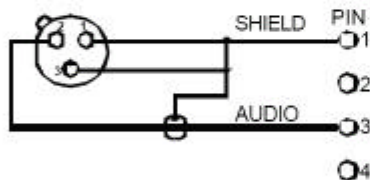

## AF INPUT CONNECTIONS

- (1) 2-Wire Electret condenser microphoneCapsule

- (2) 3-Wire Electret condenser microphoneCapsule

- (3) Dynamic Microphone

- (4) ElectricGuitar

- (5) Line-in (Impedance 8 KΩ ATT. 10dB)