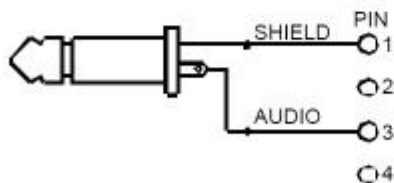

## AF INPUT CONNECTIONS

- (1) 2-Wire Electret condenser microphoneCapsule

- (2) 3-Wire Electret condenser microphoneCapsule

- (3) Dynamic Microphone

- (4) ElectricGuitar

- (5) Line-in (Impedance 8 KΩ ATT. 10dB)