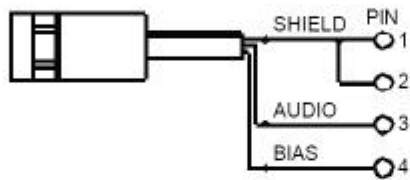

## AF INPUT CONNECTIONS

- (1) 2-Wire Electret condenser microphoneCapsule

- (2) 3-Wire Electret condenser microphoneCapsule

- (3) Dynamic Microphone

- (4) ElectricGuitar

- (5) Line-in (Impedance 8 KΩ ATT. 10dB)