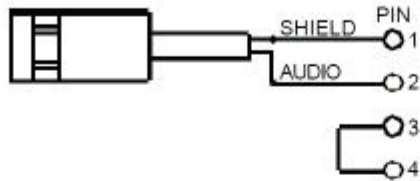

## AF INPUT CONNECTIONS

- (1) 2-Wire Electret condenser microphoneCapsule

- (2) 3-Wire Electret condenser microphoneCapsule

- (3) Dynamic Microphone

- (4) ElectricGuitar

- (5) Line-in (Impedance 8 KΩ ATT. 10dB)