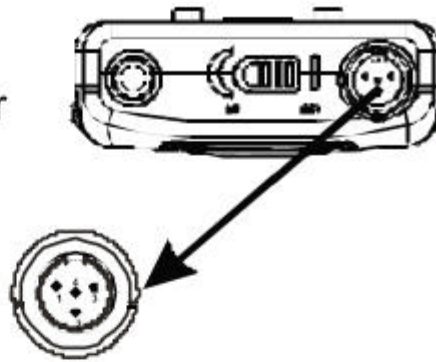

## AF INPUT CONNECTIONS

- (1) 2-Wire Electret condenser microphoneCapsule

- (2) 3-Wire Electret condenser microphoneCapsule

- (3) Dynamic Microphone

- (4) ElectricGuitar

- (5) Line-in (Impedance 8 KΩ ATT. 10dB)